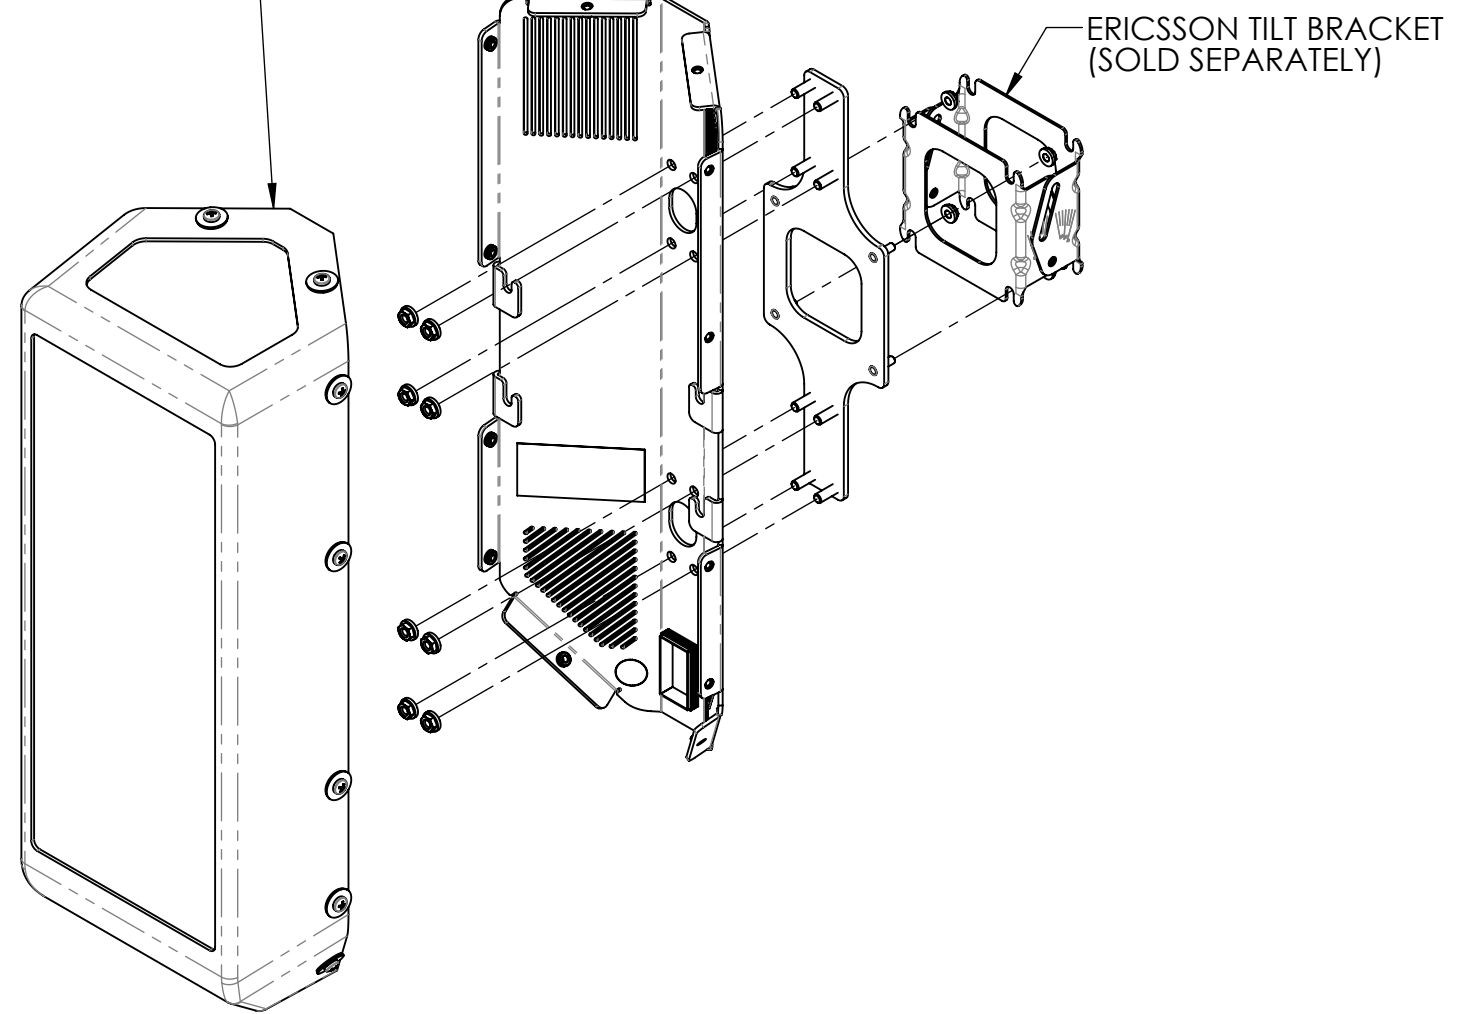

900395 OR 900783 SHROUD
(SOLD SEPARATELY)

ISOMETRIC VIEW

APPROXIMATE WEIGHT (W/ OUT EQUIPMENT) 2.1 LBS

<p>10205 FEDERAL DRIVE COLORADO SPRINGS, CO 80908 PH: 719-599-3400 FX: 719-599-0057 SALES@CONCEALFAB.COM</p> <p>PROPRIETARY INFORMATION USE, REPRODUCTION, OR DISCLOSURE IS SUBJECT TO RESTRICTIONS SET FORTH IN NON-DISCLOSURE AGREEMENTS AND PERTINENT CONTRACTUAL DOCUMENTS. © 2020 ConcealFab Corp - All Rights Reserved</p>	<p>DO NOT SCALE DWG</p>	<p>TITLE: MODULAR SHROUD ADAPTER BRACKET, ERICSSON 6701 OR 1281</p>		
	<p>DIMENSIONS ARE IN INCHES</p>			<p>SCALE: 1:6</p>
	<p>NAME: DATE:</p>	<p>SHEET SIZE: B</p>	<p>SHEET: 1 OF 1</p>	
	<p>MODELED BY: JWB 01/19/21</p> <p>DRAWN BY: JWB 01/19/21</p> <p>APPROVED BY: JAM 01/22/21</p>	<p>SALES NUMBER: 901033</p>		<p>REV: A</p>