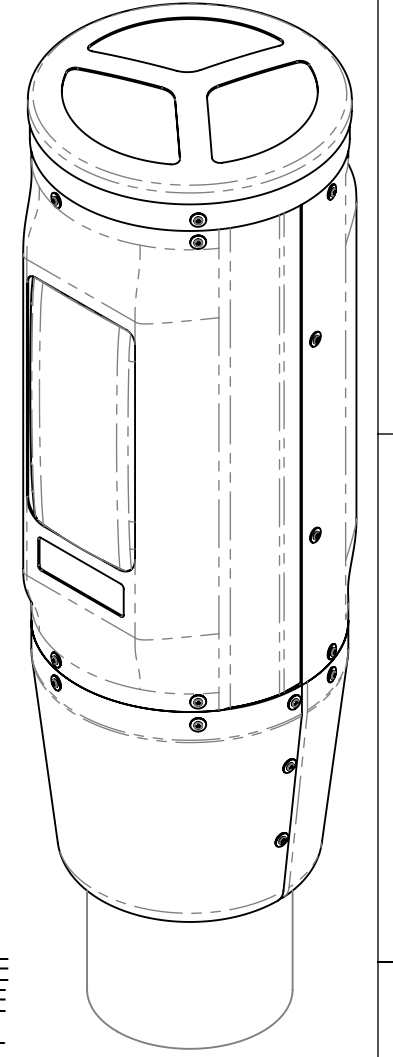

8 7 6 5 4 3 2 1

APPROXIMATE WEIGHT (EXCLUDES RF EQUIPMENT)	128.26 LBS.
APPROXIMATE VOLUME (INCLUDES RF EQUIPMENT)	10.02 FT <sup>3</sup>

 10205 FEDERAL DRIVE COLORADO SPRINGS, CO 80908 PH: 719-599-3400 FX: 719-599-0057 SALES@CONCEALFAB.COM <b>PROPRIETARY INFORMATION</b> USE, REPRODUCTION, OR DISCLOSURE IS SUBJECT TO RESTRICTIONS SET FORTH IN NON-DISCLOSURE AGREEMENTS AND PERTINENT CONTRACTUAL DOCUMENTS. © 2020 ConcealFab Corp - All Rights Reserved	DO NOT SCALE DWG				TITLE: 5G POLE TOP CONCEALMENT, 2X AT1K01		
	DIMENSIONS ARE IN INCHES				SCALE:	SHEET SIZE:	SHEET:
	MODELED BY:	NAME: RMK	DATE: 09/23/20	1:16		B	1 OF 1
	DRAWN BY:	APPROVED BY: JAM	DATE: 09/23/20	SALES NUMBER: 900997_5G180		REV: B	