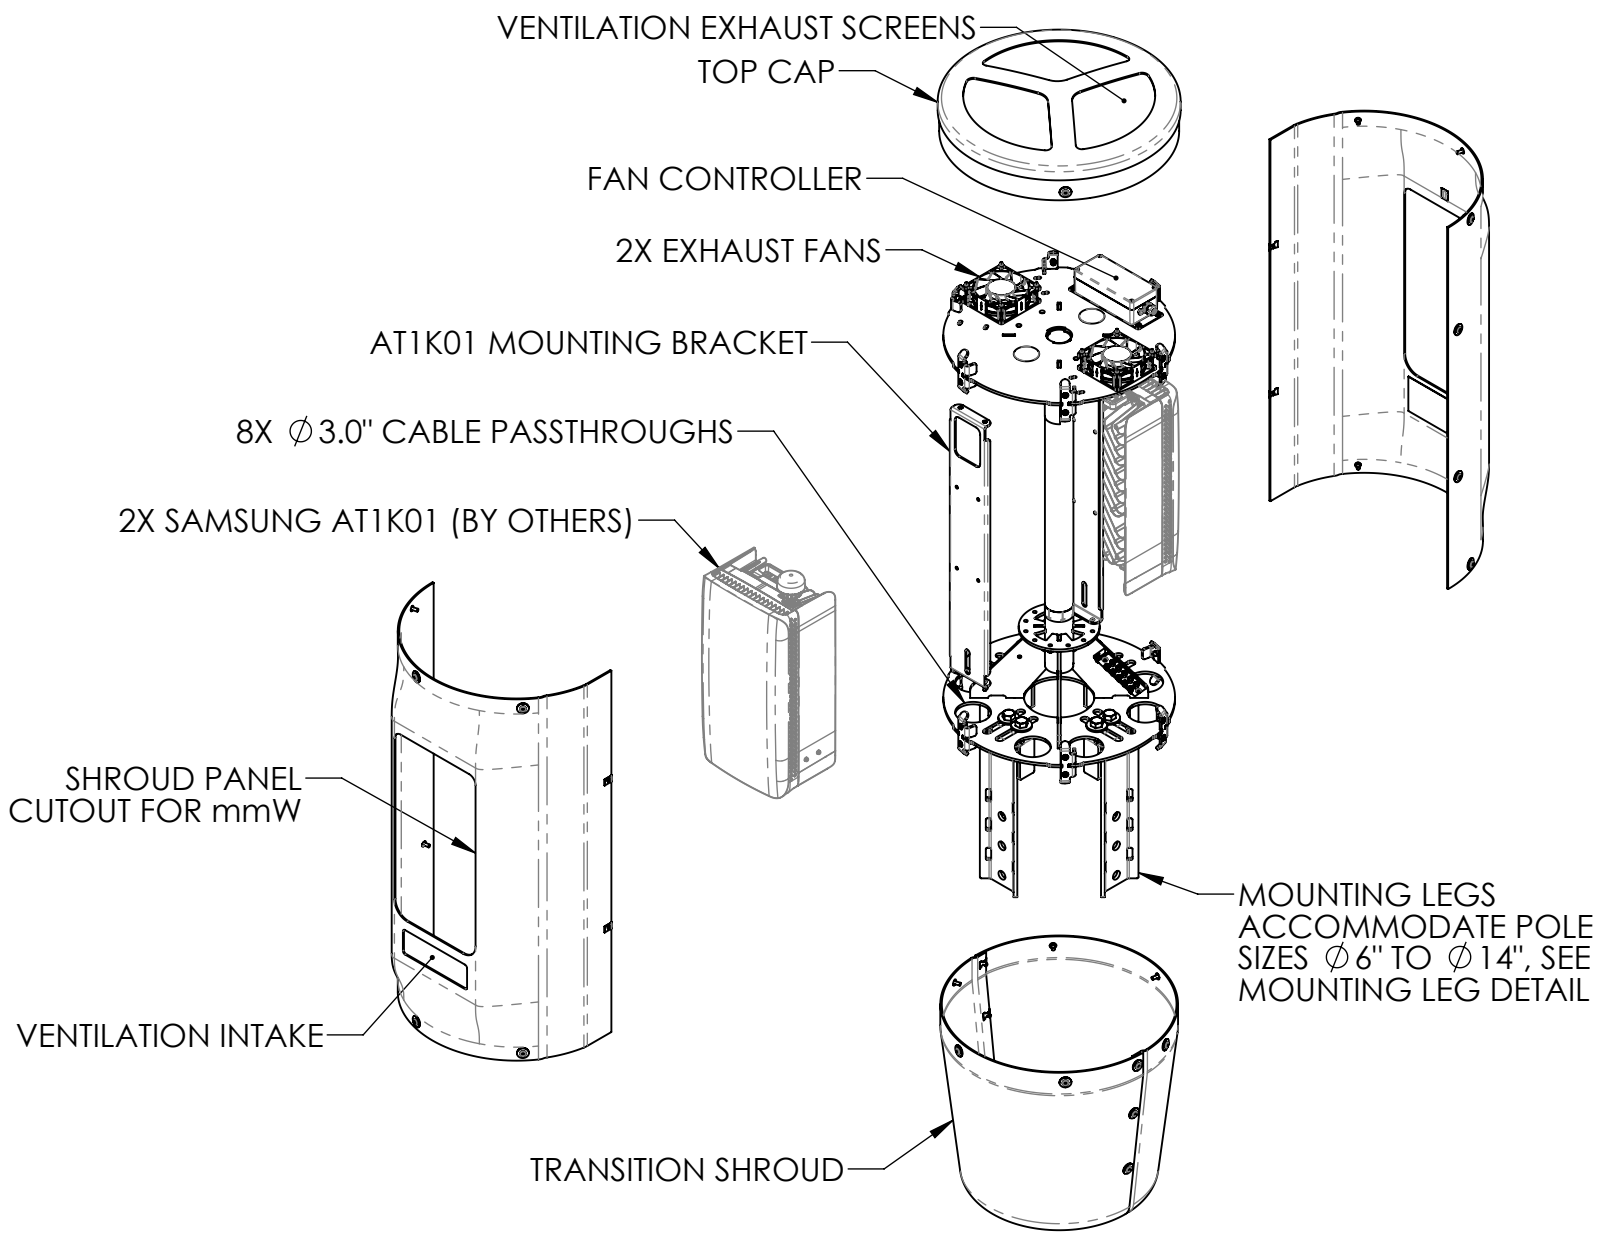

8 7 6 5 4 3 2 1

APPROXIMATE WEIGHT (EXCLUDES RF EQUIPMENT)	128.26 LBS.
APPROXIMATE VOLUME (INCLUDES RF EQUIPMENT)	10.02 FT <sup>3</sup>

 10205 FEDERAL DRIVE COLORADO SPRINGS, CO 80908 PH: 719-599-3400 FX: 719-599-0057 SALES@CONCEALFAB.COM <b>PROPRIETARY INFORMATION</b> USE, REPRODUCTION, OR DISCLOSURE IS SUBJECT TO RESTRICTIONS SET FORTH IN NON-DISCLOSURE AGREEMENTS AND PERTINENT CONTRACTUAL DOCUMENTS. © 2020 ConcealFab Corp - All Rights Reserved	DO NOT SCALE DWG				TITLE: 5G POLE TOP CONCEALMENT, 2X AT1K01		
	DIMENSIONS ARE IN INCHES				SCALE:	SHEET SIZE:	SHEET:
	MODELED BY:	NAME: RMK	DATE: 09/23/20	1:16		B	1 OF 1
	DRAWN BY:	APPROVED BY: JAM	DATE: 09/23/20	SALES NUMBER: 900997_5G180		REV: B	