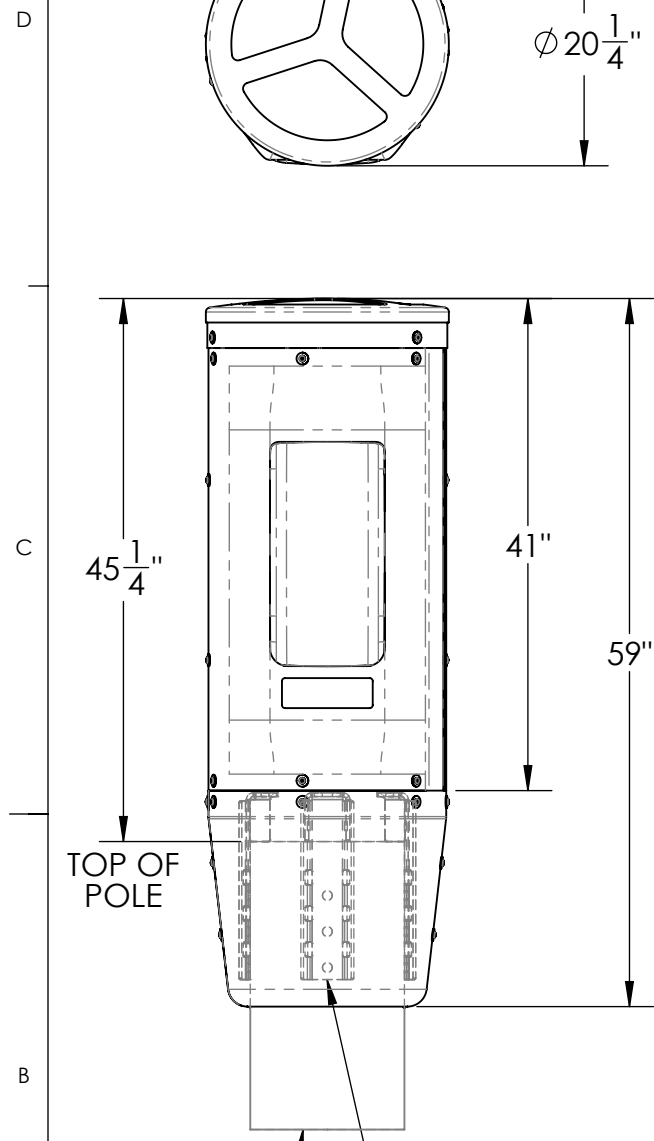

8 7 6 5 4 3 2 1

APPROXIMATE WEIGHT (EXCLUDES RF EQUIPMENT)	128.26 LBS.
APPROXIMATE VOLUME (INCLUDES RF EQUIPMENT)	10.02 FT <sup>3</sup>

 10205 FEDERAL DRIVE COLORADO SPRINGS, CO 80908 PH: 719-599-3400 FX: 719-599-0057 SALES@CONCEALFAB.COM <b>PROPRIETARY INFORMATION</b> USE, REPRODUCTION, OR DISCLOSURE IS SUBJECT TO RESTRICTIONS SET FORTH IN NON-DISCLOSURE AGREEMENTS AND PERTINENT CONTRACTUAL DOCUMENTS. © 2020 ConcealFab Corp - All Rights Reserved	DO NOT SCALE DWG				TITLE: 5G POLE TOP CONCEALMENT, 2X AT1K01		
	DIMENSIONS ARE IN INCHES				SCALE:	SHEET SIZE:	SHEET:
	MODELED BY:	NAME: RMK	DATE: 09/23/20	1:16		B	1 OF 1
	DRAWN BY:	APPROVED BY: JAM	DATE: 09/23/20	SALES NUMBER: 900997_5G180		REV: B	

8 7 6 5 4 3 2 1