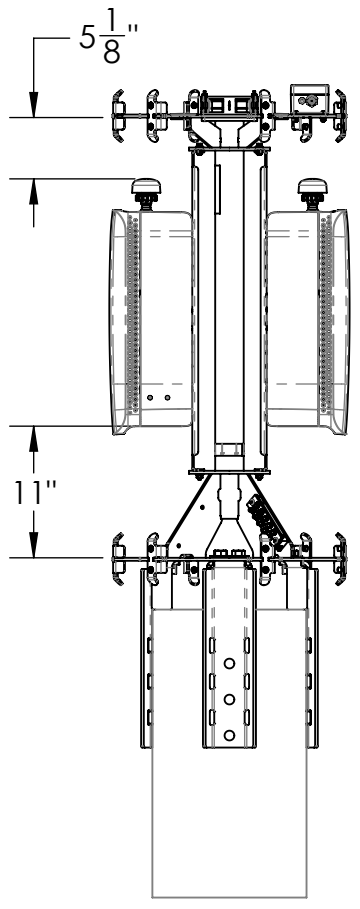

8 7 6 5 4 3 2 1

APPROXIMATE WEIGHT (EXCLUDES RF EQUIPMENT)	128.26 LBS.
APPROXIMATE VOLUME (INCLUDES RF EQUIPMENT)	10.02 FT <sup>3</sup>

 10205 FEDERAL DRIVE COLORADO SPRINGS, CO 80908 PH: 719-599-3400 FX: 719-599-0057 SALES@CONCEALFAB.COM <b>PROPRIETARY INFORMATION</b> USE, REPRODUCTION, OR DISCLOSURE IS SUBJECT TO RESTRICTIONS SET FORTH IN NON-DISCLOSURE AGREEMENTS AND PERTINENT CONTRACTUAL DOCUMENTS. © 2020 ConcealFab Corp - All Rights Reserved	DO NOT SCALE DWG				TITLE: 5G POLE TOP CONCEALMENT, 2X AT1K01		
	DIMENSIONS ARE IN INCHES				SCALE:	SHEET SIZE:	SHEET:
	MODELED BY:	NAME: RMK	DATE: 09/23/20	1:16		B	1 OF 1
	DRAWN BY:	APPROVED BY: JAM	DATE: 09/23/20	SALES NUMBER: 900997_5G180		REV: B	

8 7 6 5 4 3 2 1