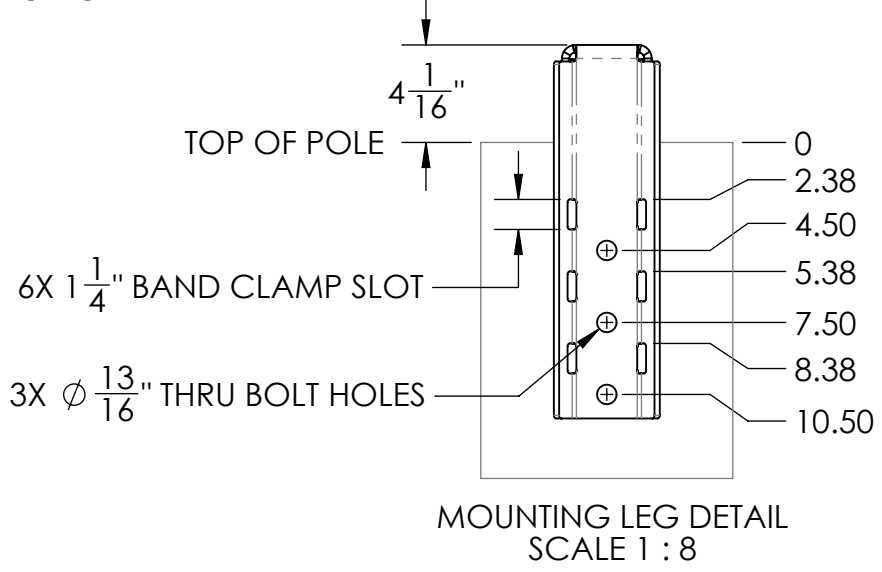

8 7 6 5 4 3 2 1

APPROXIMATE WEIGHT (EXCLUDES RF EQUIPMENT)	128.26 LBS.
APPROXIMATE VOLUME (INCLUDES RF EQUIPMENT)	10.02 FT <sup>3</sup>

 10205 FEDERAL DRIVE COLORADO SPRINGS, CO 80908 PH: 719-599-3400 FX: 719-599-0057 SALES@CONCEALFAB.COM <b>PROPRIETARY INFORMATION</b> USE, REPRODUCTION, OR DISCLOSURE IS SUBJECT TO RESTRICTIONS SET FORTH IN NON-DISCLOSURE AGREEMENTS AND PERTINENT CONTRACTUAL DOCUMENTS. © 2020 ConcealFab Corp - All Rights Reserved	DO NOT SCALE DWG				TITLE: 5G POLE TOP CONCEALMENT, 2X AT1K01		
	DIMENSIONS ARE IN INCHES				SCALE:	SHEET SIZE:	SHEET:
	MODELED BY:	NAME: RMK	DATE: 09/23/20	1:16		B	1 OF 1
	DRAWN BY:	APPROVED BY: JAM	DATE: 09/23/20	SALES NUMBER: 900997_5G180		REV: B	