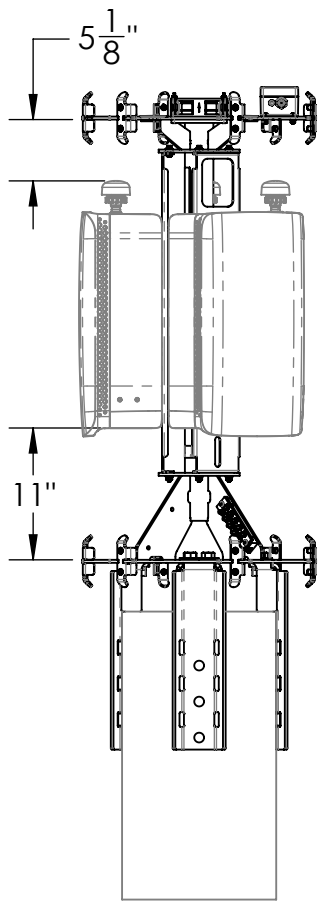

8 7 6 5 4 3 2 1

D

C

B

A

D

C

B

A

APPROXIMATE WEIGHT (EXCLUDES RF EQUIPMENT)	132.66 LBS.
APPROXIMATE VOLUME (INCLUDES RF EQUIPMENT)	10.20 FT ³

ConcealFab Corporation
 10205 FEDERAL DRIVE
 COLORADO SPRINGS, CO 80908
 PH: 719-599-3400 FX: 719-599-0057
 SALES@CONCEALFAB.COM

DO NOT SCALE DWG

DIMENSIONS ARE IN INCHES

NAME:	DATE:
MODELED BY: RMK	09/21/20
DRAWN BY: RMK	09/21/20
APPROVED BY: JAM	01/08/21

TITLE:
5G POLE TOP CONCEALMENT, 3X AT1K01

SCALE: 1:16	SHEET SIZE: B	SHEET: 1 OF 1
SALES NUMBER: 900997_5G120		REV: B