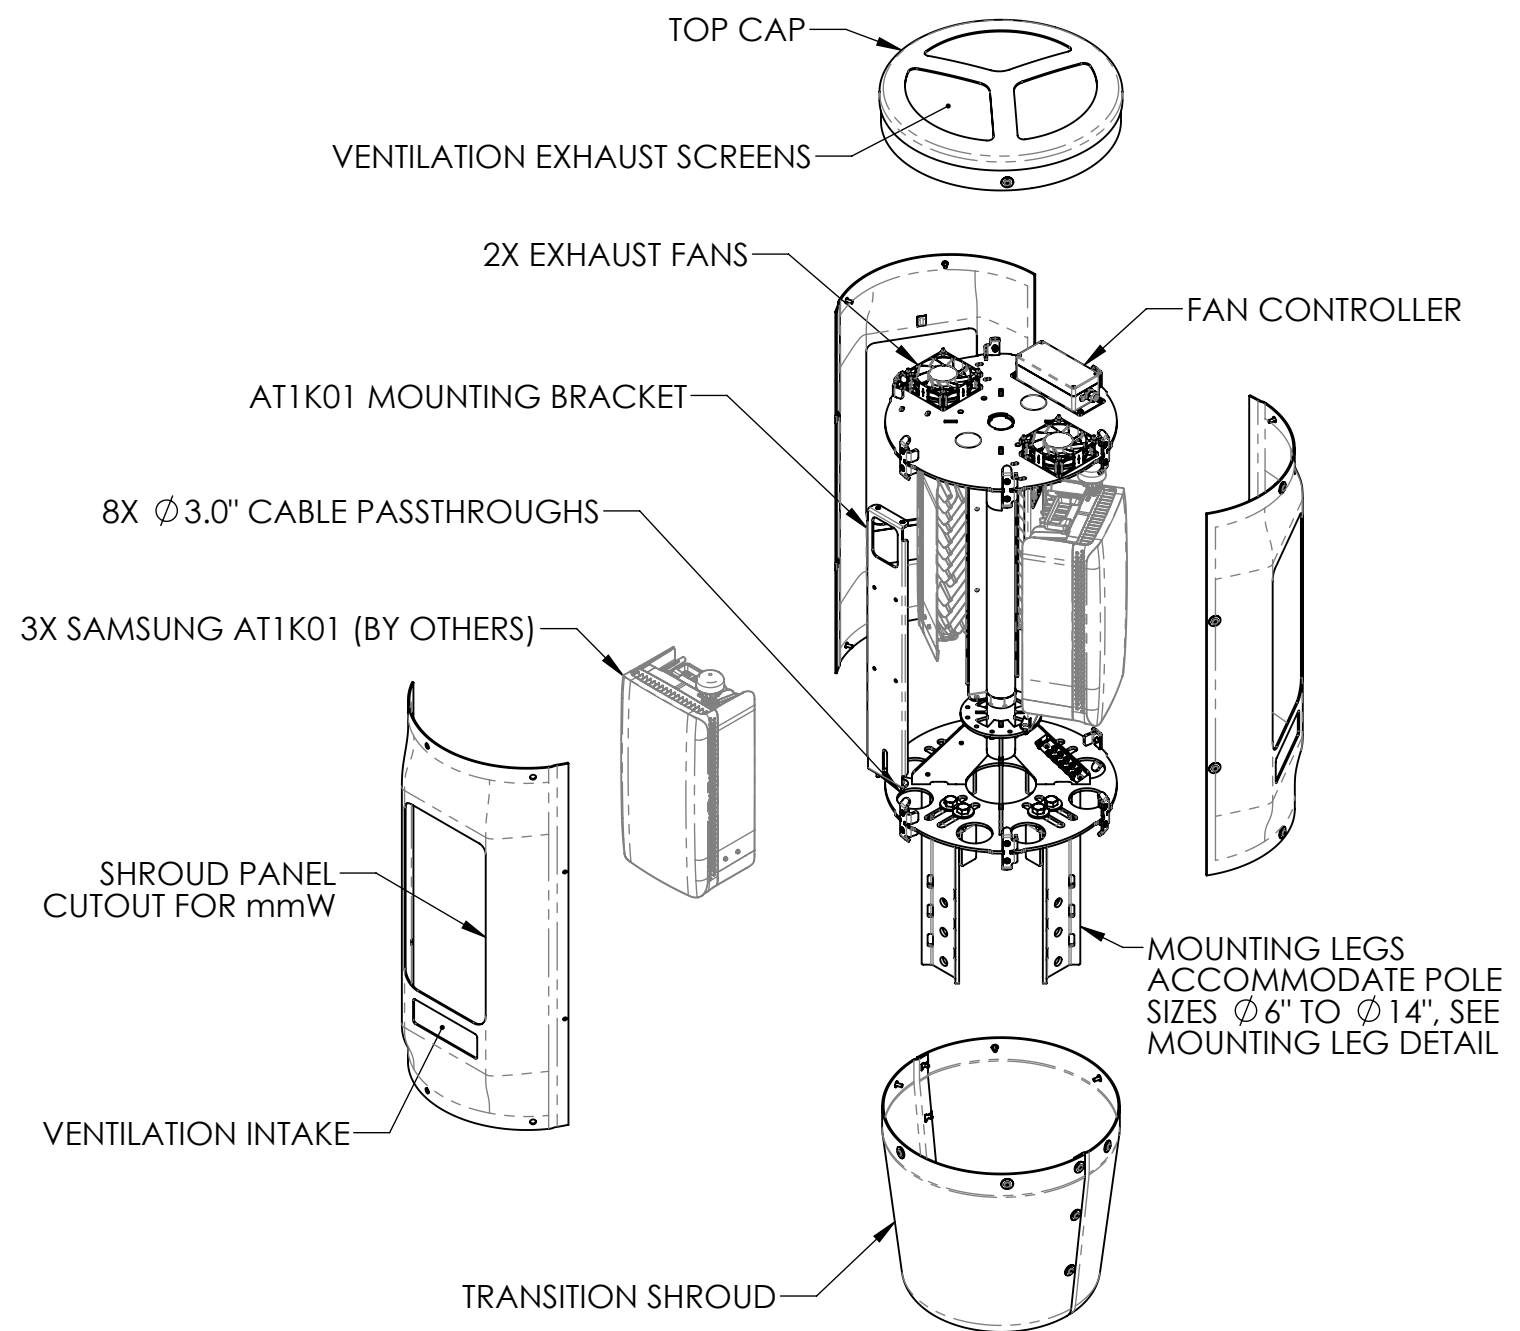

8 7 6 5 4 3 2 1

D

C

B

A

D

C

B

A

APPROXIMATE WEIGHT (EXCLUDES RF EQUIPMENT)	132.66 LBS.
APPROXIMATE VOLUME (INCLUDES RF EQUIPMENT)	10.20 FT³

ConcealFab Corporation
10205 FEDERAL DRIVE
COLORADO SPRINGS, CO 80908
PH: 719-599-3400 FX: 719-599-0057
SALES@CONCEALFAB.COM

PROPRIETARY INFORMATION
USE, REPRODUCTION, OR DISCLOSURE IS SUBJECT TO RESTRICTIONS SET FORTH IN NON-DISCLOSURE AGREEMENTS AND PERTINENT CONTRACTUAL DOCUMENTS.
© 2020 ConcealFab Corp - All Rights Reserved

DO NOT SCALE DWG

DIMENSIONS ARE IN INCHES

NAME:	DATE:
MODELED BY: RMK	09/21/20
DRAWN BY: RMK	09/21/20
APPROVED BY: JAM	01/08/21

TITLE:
5G POLE TOP CONCEALMENT, 3X AT1K01

SCALE: 1:16	SHEET SIZE: B	SHEET: 1 OF 1
SALES NUMBER: 900997_5G120		REV: B

8 7 6 5 4 3 2 1