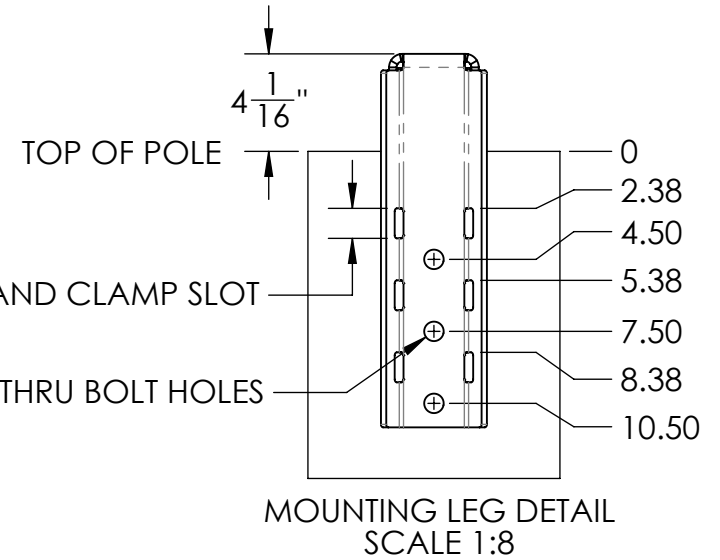

A

APPROXIMATE WEIGHT (EXCLUDES RF EQUIPMENT)	132.66 LBS.
APPROXIMATE VOLUME (INCLUDES RF EQUIPMENT)	10.20 FT ³

ConcealFab Corporation
 10205 FEDERAL DRIVE
 COLORADO SPRINGS, CO 80908
 PH: 719-599-3400 FX: 719-599-0057
 SALES@CONCEALFAB.COM

DO NOT SCALE DWG

DIMENSIONS ARE IN INCHES

NAME:	DATE:
MODELED BY: RMK	09/21/20
DRAWN BY: RMK	09/21/20
APPROVED BY: JAM	01/08/21

TITLE:
5G POLE TOP CONCEALMENT, 3X AT1K01

SCALE: 1:16	SHEET SIZE: B	SHEET: 1 OF 1
SALES NUMBER: 900997_5G120		REV: B