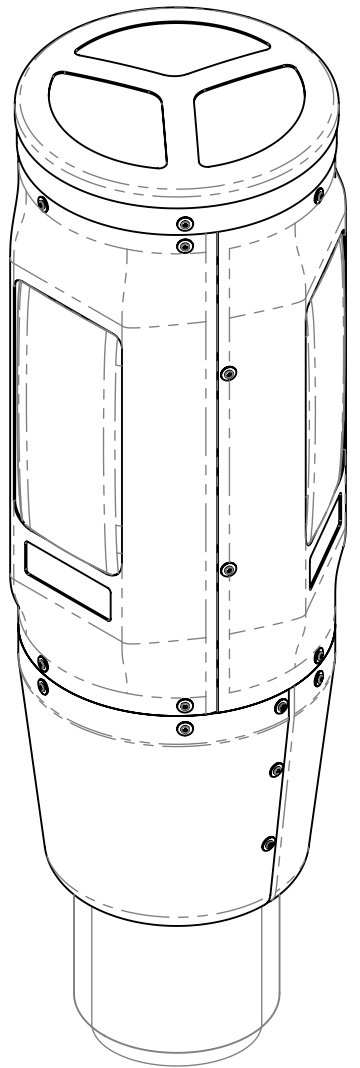

8 7 6 5 4 3 2 1

D

C

B

A

D

C

B

A

APPROXIMATE WEIGHT (EXCLUDES RF EQUIPMENT)	132.66 LBS.
APPROXIMATE VOLUME (INCLUDES RF EQUIPMENT)	10.20 FT ³

ConcealFab Corporation
 10205 FEDERAL DRIVE
 COLORADO SPRINGS, CO 80908
 PH: 719-599-3400 FX: 719-599-0057
 SALES@CONCEALFAB.COM

DO NOT SCALE DWG

DIMENSIONS ARE IN INCHES

NAME:	DATE:
MODELED BY: RMK	09/21/20
DRAWN BY: RMK	09/21/20
APPROVED BY: JAM	01/08/21

TITLE:
5G POLE TOP CONCEALMENT, 3X AT1K01

SCALE: 1:16	SHEET SIZE: B	SHEET: 1 OF 1
SALES NUMBER: 900997_5G120		REV: B