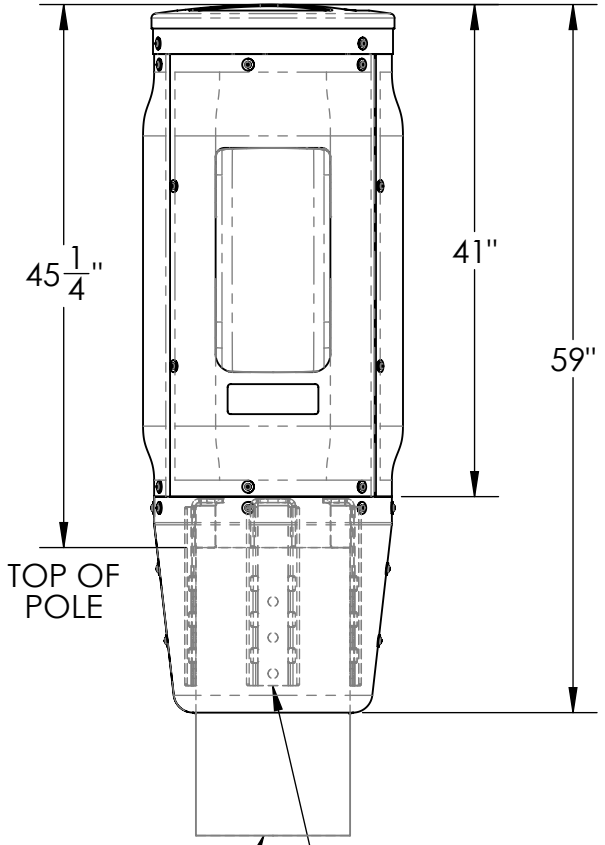

8 7 6 5 4 3 2 1

D

C

B

A

D

C

B

A

APPROXIMATE WEIGHT (EXCLUDES RF EQUIPMENT)	132.66 LBS.
APPROXIMATE VOLUME (INCLUDES RF EQUIPMENT)	10.20 FT³

ConcealFab Corporation
10205 FEDERAL DRIVE
COLORADO SPRINGS, CO 80908
PH: 719-599-3400 FX: 719-599-0057
SALES@CONCEALFAB.COM

PROPRIETARY INFORMATION
USE, REPRODUCTION, OR DISCLOSURE IS SUBJECT TO RESTRICTIONS SET FORTH IN NON-DISCLOSURE AGREEMENTS AND PERTINENT CONTRACTUAL DOCUMENTS.
© 2020 ConcealFab Corp - All Rights Reserved

DO NOT SCALE DWG

DIMENSIONS ARE IN INCHES

NAME:	DATE:
MODELED BY: RMK	09/21/20
DRAWN BY: RMK	09/21/20
APPROVED BY: JAM	01/08/21

TITLE:
5G POLE TOP CONCEALMENT, 3X AT1K01

SCALE: 1:16	SHEET SIZE: B	SHEET: 1 OF 1
SALES NUMBER: 900997_5G120		REV: B

8 7 6 5 4 3 2 1