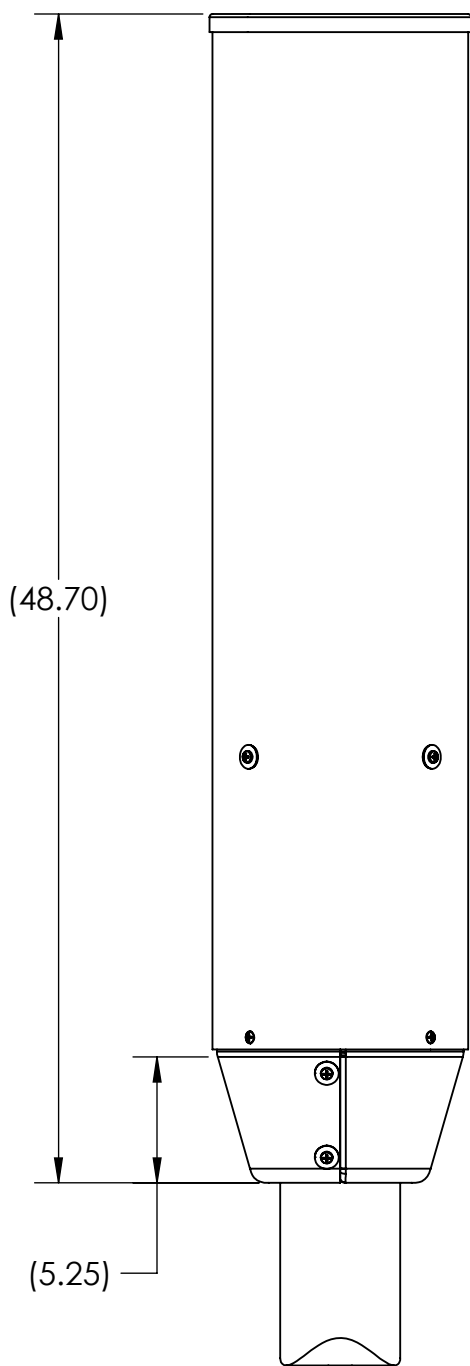

4

3

2

1

2 X 1 " SLOTS FOR .75" WIDE BAND STRAPS (BANDS BY OTHERS)

( $\phi$  10.75)

1/2" LAGTIE BOLTS OPTIONAL

DETAIL B  
SCALE 1 : 4

**DO NOT SCALE DWG**

DIMENSIONS ARE IN INCHES

	NAME:	DATE:
MODELED BY:	JTM	04/24/19
DRAWN BY:	ATH	04/24/19
CHECKED BY:	JTM	04/29/19

TITLE:  
10.75", ALPHA 3477 ANTENNA, SAN JOSE

SCALE: 1:8	SHEET SIZE: B	SHEET: 1 OF 1
SALES NUMBER: 900277		