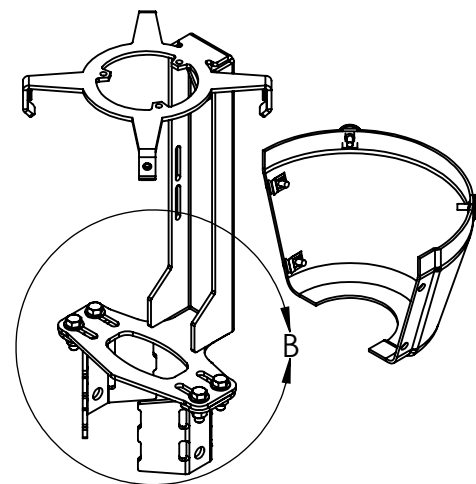

4

3

2

1

2 X 1 " SLOTS FOR .75" WIDE BAND STRAPS (BANDS BY OTHERS)

( $\phi$  10.75)

1/2" LAGTIE BOLTS OPTIONAL

DETAIL B  
SCALE 1 : 4

**DO NOT SCALE DWG**

DIMENSIONS ARE IN INCHES

	NAME:	DATE:
MODELED BY:	JTM	04/24/19
DRAWN BY:	ATH	04/24/19
CHECKED BY:	JTM	04/29/19

TITLE:  
10.75", ALPHA 3477 ANTENNA, SAN JOSE

SCALE: 1:8	SHEET SIZE: B	SHEET: 1 OF 1
SALES NUMBER: 900277		