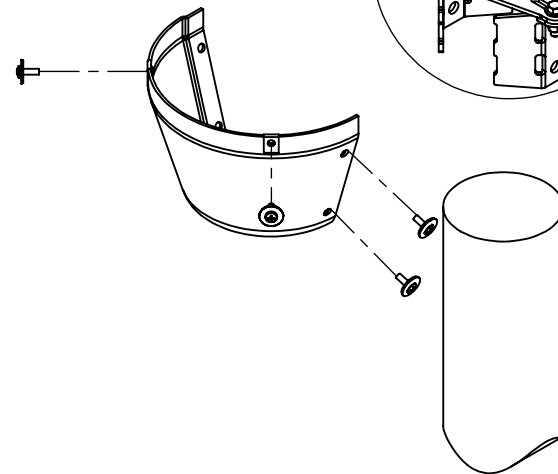

4

3

2

1

2 X 1 " SLOTS FOR .75" WIDE BAND STRAPS (BANDS BY OTHERS)

( $\phi$  10.75)

1/2" LAGTIE BOLTS OPTIONAL

DETAIL B  
SCALE 1 : 4

**DO NOT SCALE DWG**

DIMENSIONS ARE IN INCHES

	NAME:	DATE:
MODELED BY:	JTM	04/24/19
DRAWN BY:	ATH	04/24/19
CHECKED BY:	JTM	04/29/19

TITLE:  
10.75", ALPHA 3477 ANTENNA, SAN JOSE

SCALE: 1:8	SHEET SIZE: B	SHEET: 1 OF 1
SALES NUMBER: 900277		