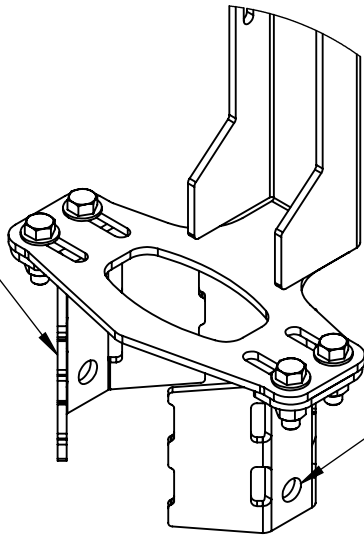

4

3

2

1

2 X 1 " SLOTS FOR .75" WIDE BAND STRAPS (BANDS BY OTHERS)

( $\phi$  10.75)

1/2" LAGTIE BOLTS OPTIONAL

DETAIL B  
SCALE 1 : 4

**DO NOT SCALE DWG**

DIMENSIONS ARE IN INCHES

	NAME:	DATE:
MODELED BY:	JTM	04/24/19
DRAWN BY:	ATH	04/24/19
CHECKED BY:	JTM	04/29/19

TITLE:  
10.75", ALPHA 3477 ANTENNA, SAN JOSE

SCALE: 1:8	SHEET SIZE: B	SHEET: 1 OF 1
SALES NUMBER: 900277		