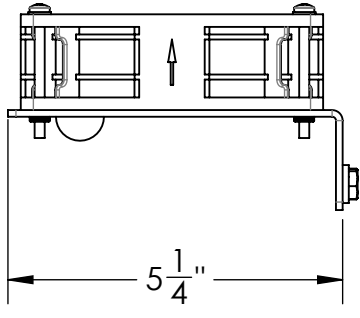

8 7 6 5 4 3 2 1

D

C

B

A

ERICSSON 1281
RADIO (BY OTHERS)

1281 MODULAR
SHROUD (CONCEAL
FAB SALES NUMBER
900783)

SCALE 1 : 4

APPROX. WEIGHT (DOES NOT INCLUDE RF EQUIPMENT)	1.3 LBS
APPROX. VOLUME (DOES NOT INCLUDE RF EQUIPMENT)	.007 FT ³

ConcealFab
Corporation

10205 FEDERAL DRIVE
COLORADO SPRINGS, CO 80908
PH: 719-599-3400 FX: 719-599-0057
SALES@CONCEALFAB.COM

DO NOT SCALE DWG

DIMENSIONS ARE IN INCHES

NAME:	DATE:
MODELED BY: FNM	08/07/20
DRAWN BY: FNM	09/09/20
CHECKED BY: JAM	09/10/20

TITLE:
MODULAR SHROUD FAN KIT

SCALE: 1:3	SHEET SIZE: B	SHEET: 1 OF 1
SALES NUMBER: 900958		REV: A