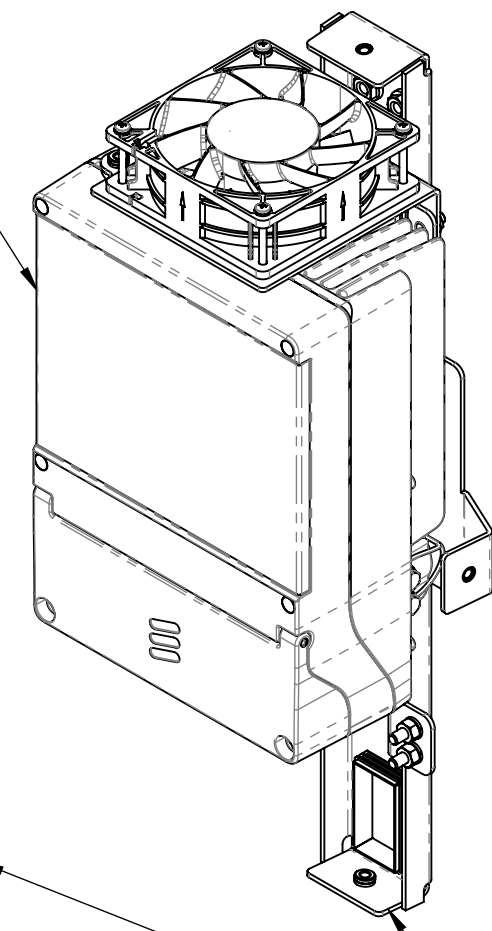

8 7 6 5 4 3 2 1

D

C

B

A

ERICSSON 1281
RADIO (BY OTHERS)

1281 MODULAR
SHROUD (CONCEAL
FAB SALES NUMBER
900783)

SCALE 1 : 4

APPROX. WEIGHT (DOES NOT INCLUDE RF EQUIPMENT)	1.3 LBS
APPROX. VOLUME (DOES NOT INCLUDE RF EQUIPMENT)	.007 FT ³

ConcealFab
Corporation

10205 FEDERAL DRIVE
COLORADO SPRINGS, CO 80908
PH: 719-599-3400 FX: 719-599-0057
SALES@CONCEALFAB.COM