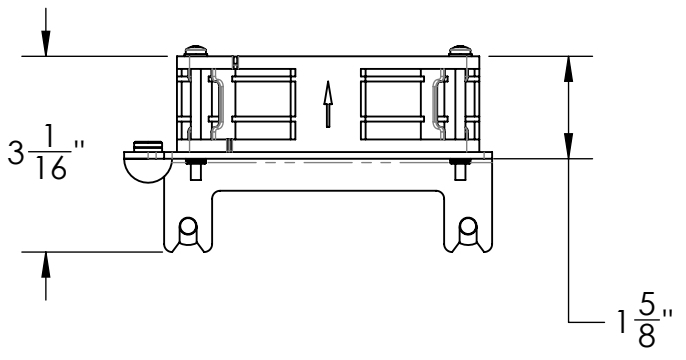

8 7 6 5 4 3 2 1

D

C

B

A

ERICSSON 1281
RADIO (BY OTHERS)

1281 MODULAR
SHROUD (CONCEAL
FAB SALES NUMBER
900783)

SCALE 1 : 4

APPROX. WEIGHT (DOES NOT INCLUDE RF EQUIPMENT)	1.3 LBS
APPROX. VOLUME (DOES NOT INCLUDE RF EQUIPMENT)	.007 FT ³

ConcealFab
Corporation

10205 FEDERAL DRIVE
COLORADO SPRINGS, CO 80908
PH: 719-599-3400 FX: 719-599-0057
SALES@CONCEALFAB.COM

DO NOT SCALE DWG

DIMENSIONS ARE IN INCHES

NAME:	DATE:
MODELED BY: FNM	08/07/20
DRAWN BY: FNM	09/09/20
CHECKED BY: JAM	09/10/20

TITLE:
MODULAR SHROUD FAN KIT

SCALE: 1:3	SHEET SIZE: B	SHEET: 1 OF 1
SALES NUMBER: 900958		REV: A