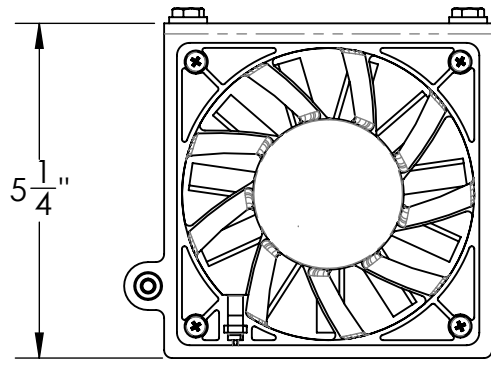

8 7 6 5 4 3 2 1

D

C

B

A

ERICSSON 1281
RADIO (BY OTHERS)

1281 MODULAR
SHROUD (CONCEAL
FAB SALES NUMBER
900783)

SCALE 1 : 4

APPROX. WEIGHT (DOES NOT INCLUDE RF EQUIPMENT)	1.3 LBS
APPROX. VOLUME (DOES NOT INCLUDE RF EQUIPMENT)	.007 FT ³

ConcealFab
Corporation

10205 FEDERAL DRIVE
COLORADO SPRINGS, CO 80908
PH: 719-599-3400 FX: 719-599-0057
SALES@CONCEALFAB.COM

DO NOT SCALE DWG

DIMENSIONS ARE IN INCHES

NAME:	DATE:
MODELED BY: FNM	08/07/20
DRAWN BY: FNM	09/09/20
CHECKED BY: JAM	09/10/20

TITLE:
MODULAR SHROUD FAN KIT

SCALE: 1:3	SHEET SIZE: B	SHEET: 1 OF 1
SALES NUMBER: 900958		REV: A