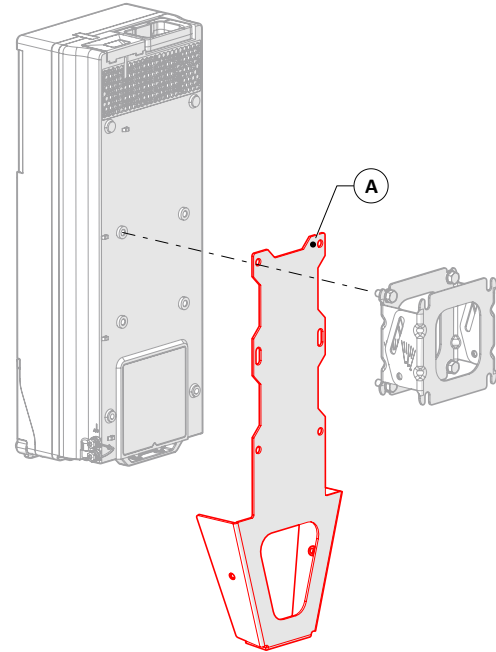

ITEM	QTY	DESCRIPTION	PART NO.	PKG'D
A	1	ERICSSON 1281/6701 CABLE CONCEALMENT BACK PAN	117718	
B	1	CABLE SHROUD	117716	
C	3	WASHER, SEALING, 1/4", 18-8 SS, 1" O.D., PHMS, 1/4"-20 X 3/4" LG, 18-8 SS	100345	
D	1	CORROSION RESISTANT ANTISEIZE, NICKEL, VIBRA-TITE, 90722	002954	

**Note:** Stainless steel hardware to have antiseize lubricant applied.

**Note:** Radio mounting bracket and hardware by others.