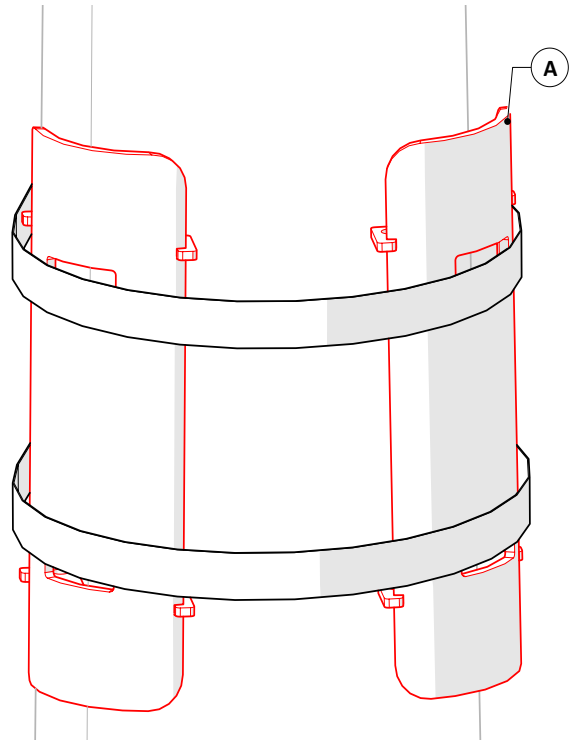

PARTS

Item	Qty	Description	Part Number
A	1	Square Pole Adapter	115339

Band Item A to corners of square pole using slots as shown.

Band brackets to pole at desired azimuth per product's instructions.

Band brackets to pole at desired azimuth per product's instructions.