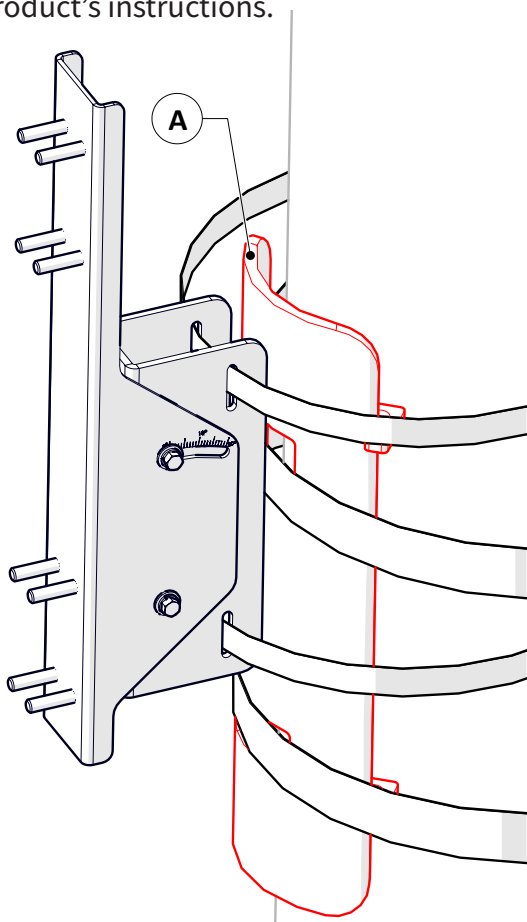

PARTS

Item	Qty	Description	Part Number
A	1	Square Pole Adapter	115339

Band Item A to corners of square pole using slots as shown.

Band brackets to pole at desired azimuth per product's instructions.

Band brackets to pole at desired azimuth per product's instructions.