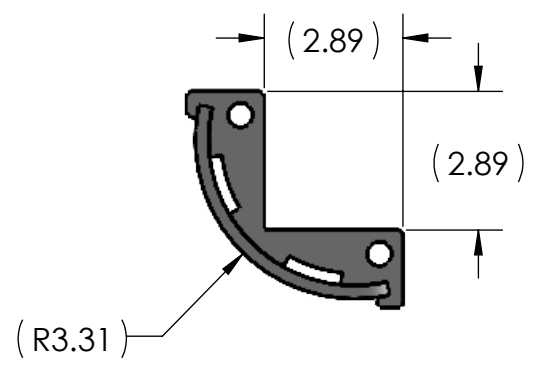

SCALE 1 : 4

APPROX. WEIGHT 8.312 LBS

<p>10205 FEDERAL DRIVE COLORADO SPRINGS, CO 80908 PH: 719-599-3400 FX: 719-599-0057 SALES@CONCEALFAB.COM</p> <p>PROPRIETARY INFORMATION USE, REPRODUCTION, OR DISCLOSURE IS SUBJECT TO RESTRICTIONS SET FORTH IN NON-DISCLOSURE AGREEMENTS AND PERTINENT CONTRACTUAL DOCUMENTS. © 2017 ConcealFab Corp - All Rights Reserved</p>	<p>DO NOT SCALE DWG</p>		<p>TITLE: SQUARE POLE ADAPTER</p>			
	<p>DIMENSIONS ARE IN INCHES</p>					
		NAME:	DATE:	SCALE:	SHEET SIZE:	SHEET:
	MODELED BY:	MWW	08/19/19	1:10	B	1 OF 1
DRAWN BY:	OBC	08/19/19	SALES NUMBER:			
CHECKED BY:	JAM	07/17/20	<p>900679</p>			