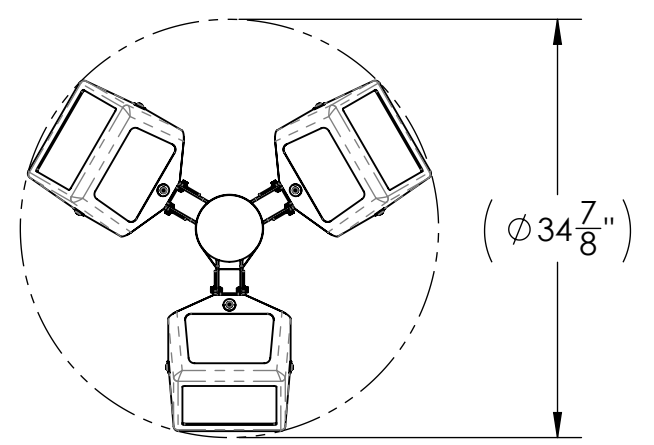

8 7 6 5 4 3 2 1

D

ISOMETRIC VIEW

TRISECTOR FLUSH MOUNT REPRESENTATION, 120° AZIMUTH

TRISECTOR TILT BRACKET MOUNT REPRESENTATION, 0° DOWNTILT, 120° AZIMUTH, SCALE 1:16

TRISECTOR TILT BRACKET MOUNT REPRESENTATION, 20° DOWNTILT, 120° AZIMUTH, SCALE 1:16

TRISECTOR TILT BRACKET MOUNT REPRESENTATION, 20° UPTILT, 120° AZIMUTH, SCALE 1:16

C

FLUSH POLE MOUNT

TILT BRACKET OPTION

DOWNTILT OPTION

UPTILT OPTION

B

APPROX. WEIGHT (EXCLUDES RF EQUIPMENT)	9.81 LBS. (PER UNIT)
APPROX. VOLUME (INCLUDES RF EQUIPMENT)	1.01 ft <sup>3</sup> (PER UNIT)

NOTES:  
1. MINIMUM ALLOWABLE POLE SIZE  $\phi$  3.2IN O.D

PART NUMBER	COLOR
900783-1	BLACK
900783-2	BROWN
900783-3	GRAY
900783-4	SILVER

**ConcealFab**  
Corporation

10205 FEDERAL DRIVE  
COLORADO SPRINGS, CO 80908  
PH: 719-599-3400 FX: 719-599-0057  
SALES@CONCEALFAB.COM

**DO NOT SCALE DWG**

DIMENSIONS ARE IN INCHES

	NAME:	DATE:
MODELED BY:	FNM	08/10/20
DRAWN BY:	FNM	08/12/20
CHECKED BY:	JAM	9/18/20

TITLE:  
5G MODULAR SHROUD,  
SINGLE CONE, ERICSSON  
1281

SCALE: 1:4	SHEET SIZE: B	SHEET: 2 OF 2
SALES NUMBER: 900783		REV: A