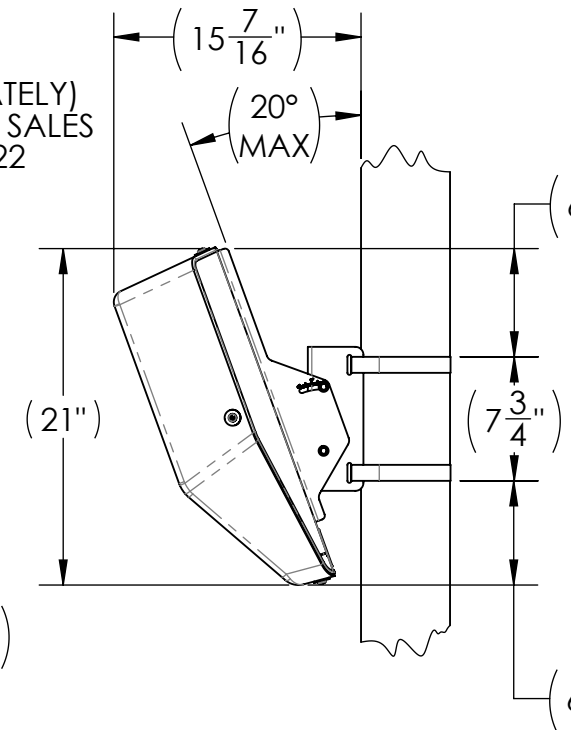

8 7 6 5 4 3 2 1

D

ISOMETRIC VIEW

TRISECTOR FLUSH MOUNT REPRESENTATION, 120° AZIMUTH

TRISECTOR TILT BRACKET MOUNT REPRESENTATION, 0° DOWNTILT, 120° AZIMUTH, SCALE 1:16

TRISECTOR TILT BRACKET MOUNT REPRESENTATION, 20° DOWNTILT, 120° AZIMUTH, SCALE 1:16

TRISECTOR TILT BRACKET MOUNT REPRESENTATION, 20° UPTILT, 120° AZIMUTH, SCALE 1:16

C

FLUSH POLE MOUNT

TILT BRACKET OPTION

DOWNTILT OPTION

UPTILT OPTION

B

APPROX. WEIGHT (EXCLUDES RF EQUIPMENT)	9.81 LBS. (PER UNIT)
APPROX. VOLUME (INCLUDES RF EQUIPMENT)	1.01 ft <sup>3</sup> (PER UNIT)

NOTES:  
1. MINIMUM ALLOWABLE POLE SIZE  $\phi$  3.2IN O.D

PART NUMBER	COLOR
900783-1	BLACK
900783-2	BROWN
900783-3	GRAY
900783-4	SILVER

**ConcealFab**  
Corporation

10205 FEDERAL DRIVE  
COLORADO SPRINGS, CO 80908  
PH: 719-599-3400 FX: 719-599-0057  
SALES@CONCEALFAB.COM

**DO NOT SCALE DWG**

DIMENSIONS ARE IN INCHES

NAME:	DATE:
MODELED BY: FNM	08/10/20
DRAWN BY: FNM	08/12/20
CHECKED BY: JAM	9/18/20

TITLE:  
5G MODULAR SHROUD,  
SINGLE CONE,  
ERICSSON 1281

SCALE: 1:12 SHEET SIZE: B SHEET: 1 OF 2