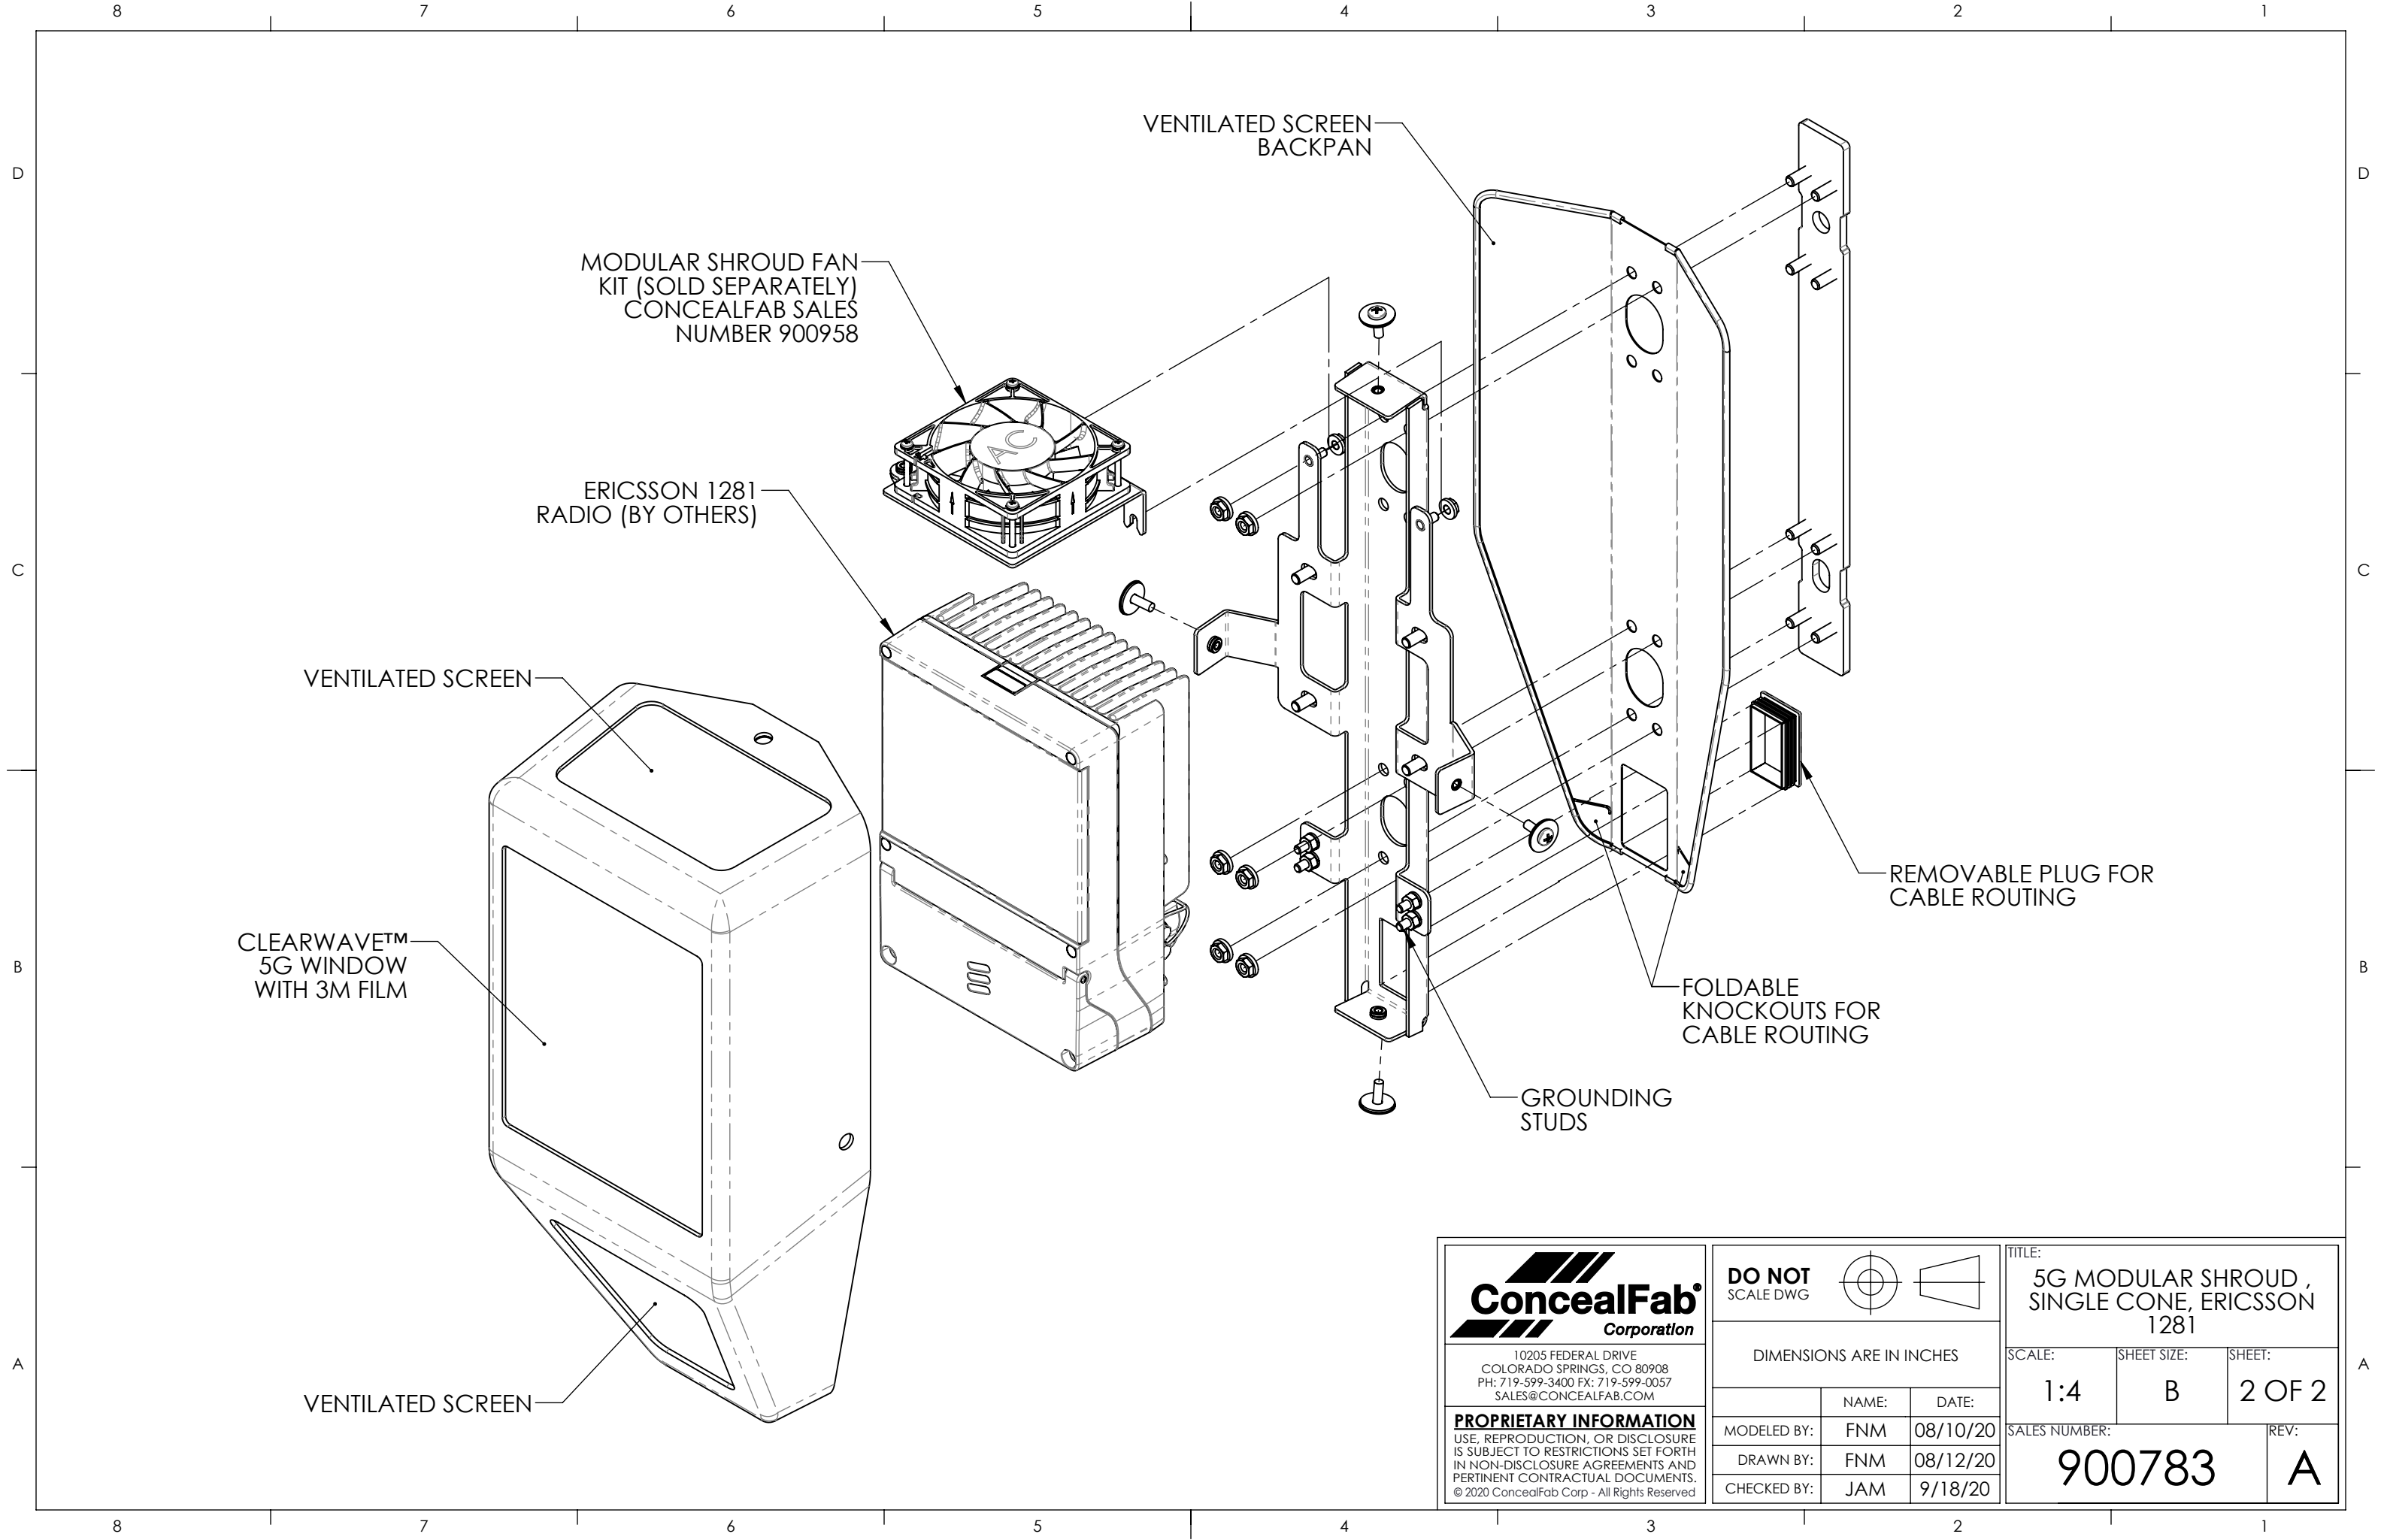

ConcealFab
Corporation

10205 FEDERAL DRIVE
COLORADO SPRINGS, CO 80908
PH: 719-599-3400 FX: 719-599-0057
SALES@CONCEALFAB.COM

PROPRIETARY INFORMATION
USE, REPRODUCTION, OR DISCLOSURE
IS SUBJECT TO RESTRICTIONS SET FORTH
IN NON-DISCLOSURE AGREEMENTS AND
PERTINENT CONTRACTUAL DOCUMENTS.
© 2020 ConcealFab Corp - All Rights Reserved

DO NOT SCALE DWG

DIMENSIONS ARE IN INCHES

	NAME:	DATE:
MODELED BY:	FNM	08/10/20
DRAWN BY:	FNM	08/12/20
CHECKED BY:	JAM	9/18/20

TITLE:
5G MODULAR SHROUD,
SINGLE CONE, ERICSSON
1281

SCALE: 1:4	SHEET SIZE: B	SHEET: 2 OF 2
SALES NUMBER: 900783		REV: A