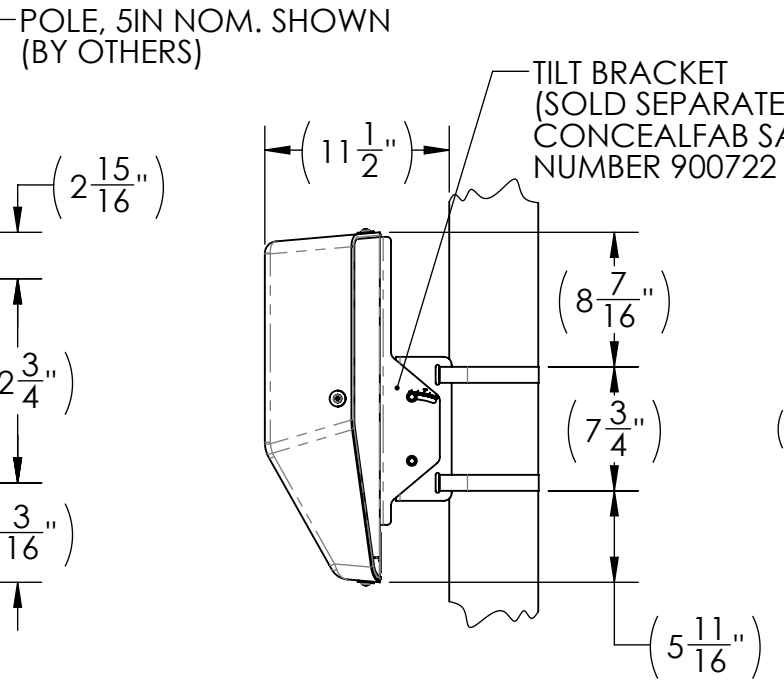

8 7 6 5 4 3 2 1

D

ISOMETRIC VIEW

TRISECTOR FLUSH MOUNT REPRESENTATION, 120° AZIMUTH

TRISECTOR TILT BRACKET MOUNT REPRESENTATION, 0° DOWNTILT, 120° AZIMUTH, SCALE 1:16

TRISECTOR TILT BRACKET MOUNT REPRESENTATION, 20° DOWNTILT, 120° AZIMUTH, SCALE 1:16

TRISECTOR TILT BRACKET MOUNT REPRESENTATION, 20° UPTILT, 120° AZIMUTH, SCALE 1:16

C

FLUSH POLE MOUNT

TILT BRACKET OPTION

DOWNTILT OPTION

UPTILT OPTION

B

APPROX. WEIGHT (EXCLUDES RF EQUIPMENT)	9.81 LBS. (PER UNIT)
APPROX. VOLUME (INCLUDES RF EQUIPMENT)	1.01 ft <sup>3</sup> (PER UNIT)

**DO NOT SCALE DWG**

DIMENSIONS ARE IN INCHES

NAME:	DATE:
MODELED BY: FNM	08/10/20
DRAWN BY: FNM	08/12/20
CHECKED BY: JAM	9/18/20

TITLE:  
5G MODULAR SHROUD,  
SINGLE CONE,  
ERICSSON 1281

SCALE: 1:12 SHEET SIZE: B SHEET: 1 OF 2

**DO NOT SCALE DWG**

DIMENSIONS ARE IN INCHES

	NAME:	DATE:
MODELED BY:	FNM	08/10/20
DRAWN BY:	FNM	08/12/20
CHECKED BY:	JAM	9/18/20

TITLE:  
5G MODULAR SHROUD,  
SINGLE CONE, ERICSSON  
1281

SCALE: 1:4	SHEET SIZE: B	SHEET: 2 OF 2
SALES NUMBER: 900783		REV: A