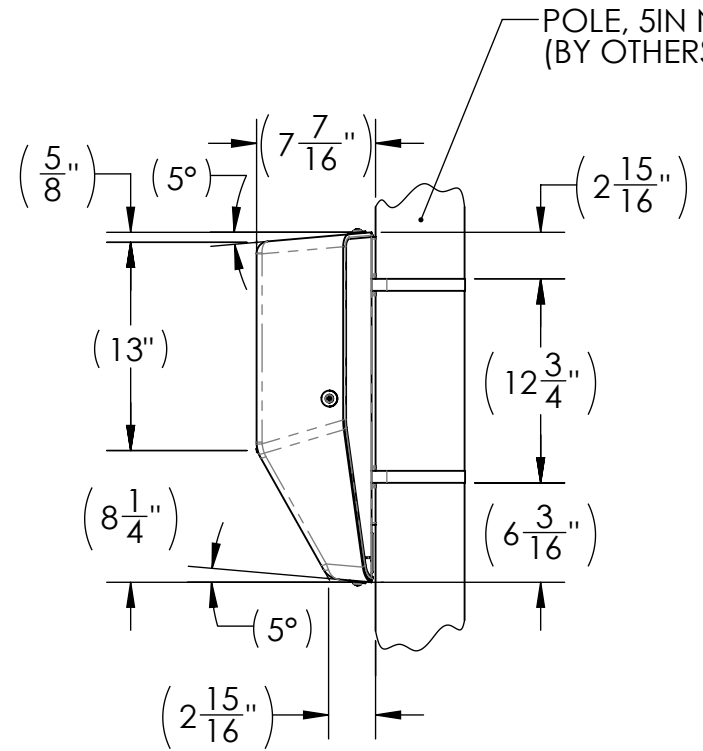

8 7 6 5 4 3 2 1

D

ISOMETRIC VIEW

TRISECTOR FLUSH MOUNT REPRESENTATION, 120° AZIMUTH

TRISECTOR TILT BRACKET MOUNT REPRESENTATION, 0° DOWNTILT, 120° AZIMUTH, SCALE 1:16

TRISECTOR TILT BRACKET MOUNT REPRESENTATION, 20° DOWNTILT, 120° AZIMUTH, SCALE 1:16

TRISECTOR TILT BRACKET MOUNT REPRESENTATION, 20° UPTILT, 120° AZIMUTH, SCALE 1:16

C

FLUSH POLE MOUNT

TILT BRACKET OPTION

DOWNTILT OPTION

UPTILT OPTION

B

APPROX. WEIGHT (EXCLUDES RF EQUIPMENT)	9.81 LBS. (PER UNIT)
APPROX. VOLUME (INCLUDES RF EQUIPMENT)	1.01 ft <sup>3</sup> (PER UNIT)

NOTES:  
1. MINIMUM ALLOWABLE POLE SIZE  $\phi$  3.2IN O.D

PART NUMBER	COLOR
900783-1	BLACK
900783-2	BROWN
900783-3	GRAY
900783-4	SILVER

**ConcealFab**  
Corporation

10205 FEDERAL DRIVE  
COLORADO SPRINGS, CO 80908  
PH: 719-599-3400 FX: 719-599-0057  
SALES@CONCEALFAB.COM

**DO NOT SCALE DWG**

DIMENSIONS ARE IN INCHES

NAME:	DATE:
MODELED BY: FNM	08/10/20
DRAWN BY: FNM	08/12/20
CHECKED BY: JAM	9/18/20

TITLE:  
5G MODULAR SHROUD,  
SINGLE CONE,  
ERICSSON 1281

SCALE: 1:12 SHEET SIZE: B SHEET: 1 OF 2