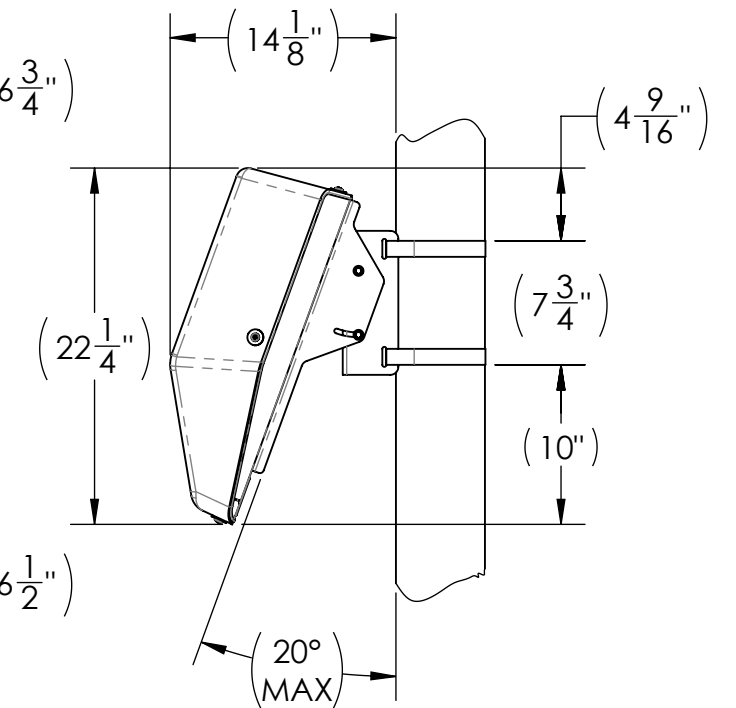

8 7 6 5 4 3 2 1

D

ISOMETRIC VIEW

TRISECTOR FLUSH MOUNT REPRESENTATION, 120° AZIMUTH

TRISECTOR TILT BRACKET MOUNT REPRESENTATION, 0° DOWNTILT, 120° AZIMUTH, SCALE 1:16

TRISECTOR TILT BRACKET MOUNT REPRESENTATION, 20° DOWNTILT, 120° AZIMUTH, SCALE 1:16

TRISECTOR TILT BRACKET MOUNT REPRESENTATION, 20° UPTILT, 120° AZIMUTH, SCALE 1:16

C

FLUSH POLE MOUNT

TILT BRACKET OPTION

DOWNTILT OPTION

UPTILT OPTION

B

APPROX. WEIGHT (EXCLUDES RF EQUIPMENT)	9.81 LBS. (PER UNIT)
APPROX. VOLUME (INCLUDES RF EQUIPMENT)	1.01 ft <sup>3</sup> (PER UNIT)

NOTES:  
1. MINIMUM ALLOWABLE POLE SIZE  $\phi$  3.2IN O.D

PART NUMBER	COLOR
900783-1	BLACK
900783-2	BROWN
900783-3	GRAY
900783-4	SILVER

**ConcealFab**  
Corporation

10205 FEDERAL DRIVE  
COLORADO SPRINGS, CO 80908  
PH: 719-599-3400 FX: 719-599-0057  
SALES@CONCEALFAB.COM

**DO NOT SCALE DWG**

DIMENSIONS ARE IN INCHES

NAME:	DATE:
MODELED BY: FNM	08/10/20
DRAWN BY: FNM	08/12/20
CHECKED BY: JAM	9/18/20

TITLE:  
5G MODULAR SHROUD,  
SINGLE CONE,  
ERICSSON 1281

SCALE: 1:12 SHEET SIZE: B SHEET: 1 OF 2