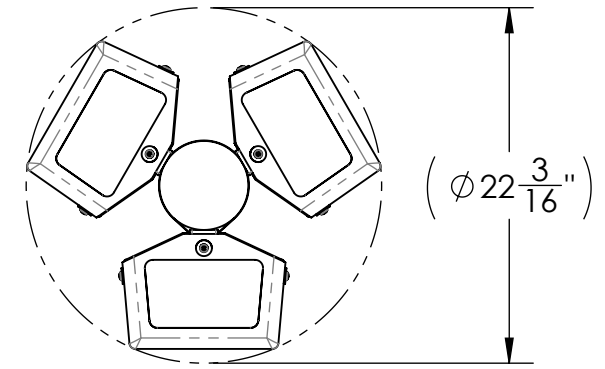

8 7 6 5 4 3 2 1

D

ISOMETRIC VIEW

TRISECTOR FLUSH MOUNT REPRESENTATION, 120° AZIMUTH

TRISECTOR TILT BRACKET MOUNT REPRESENTATION, 0° DOWNTILT, 120° AZIMUTH, SCALE 1:16

TRISECTOR TILT BRACKET MOUNT REPRESENTATION, 20° DOWNTILT, 120° AZIMUTH, SCALE 1:16

TRISECTOR TILT BRACKET MOUNT REPRESENTATION, 20° UPTILT, 120° AZIMUTH, SCALE 1:16

C

FLUSH POLE MOUNT

TILT BRACKET OPTION

DOWNTILT OPTION

UPTILT OPTION

B

APPROX. WEIGHT (EXCLUDES RF EQUIPMENT)	9.81 LBS. (PER UNIT)
APPROX. VOLUME (INCLUDES RF EQUIPMENT)	1.01 ft <sup>3</sup> (PER UNIT)

**DO NOT SCALE DWG**

DIMENSIONS ARE IN INCHES

NAME:	DATE:
MODELED BY: FNM	08/10/20
DRAWN BY: FNM	08/12/20
CHECKED BY: JAM	9/18/20

TITLE:  
5G MODULAR SHROUD,  
SINGLE CONE,  
ERICSSON 1281

SCALE: 1:12 SHEET SIZE: B SHEET: 1 OF 2

**DO NOT SCALE DWG**

DIMENSIONS ARE IN INCHES

	NAME:	DATE:
MODELED BY:	FNM	08/10/20
DRAWN BY:	FNM	08/12/20
CHECKED BY:	JAM	9/18/20

TITLE:  
5G MODULAR SHROUD,  
SINGLE CONE, ERICSSON  
1281

SCALE: 1:4	SHEET SIZE: B	SHEET: 2 OF 2
SALES NUMBER: 900783		REV: A