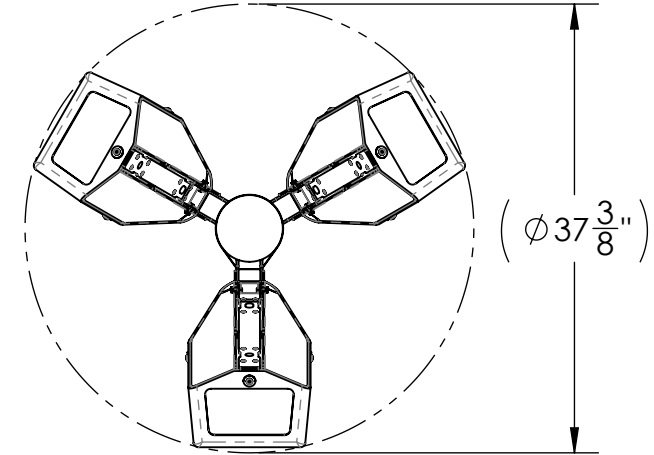

8 7 6 5 4 3 2 1

D

ISOMETRIC VIEW

TRISECTOR FLUSH MOUNT REPRESENTATION, 120° AZIMUTH

TRISECTOR TILT BRACKET MOUNT REPRESENTATION, 0° DOWNTILT, 120° AZIMUTH, SCALE 1:16

TRISECTOR TILT BRACKET MOUNT REPRESENTATION, 20° DOWNTILT, 120° AZIMUTH, SCALE 1:16

TRISECTOR TILT BRACKET MOUNT REPRESENTATION, 20° UPTILT, 120° AZIMUTH, SCALE 1:16

C

FLUSH POLE MOUNT

TILT BRACKET OPTION

DOWNTILT OPTION

UPTILT OPTION

B

APPROX. WEIGHT (EXCLUDES RF EQUIPMENT)	9.81 LBS. (PER UNIT)
APPROX. VOLUME (INCLUDES RF EQUIPMENT)	1.01 ft <sup>3</sup> (PER UNIT)

NOTES:  
1. MINIMUM ALLOWABLE POLE SIZE  $\phi$  3.2IN O.D

PART NUMBER	COLOR
900783-1	BLACK
900783-2	BROWN
900783-3	GRAY
900783-4	SILVER

**ConcealFab**  
Corporation

10205 FEDERAL DRIVE  
COLORADO SPRINGS, CO 80908  
PH: 719-599-3400 FX: 719-599-0057  
SALES@CONCEALFAB.COM

**DO NOT SCALE DWG**

DIMENSIONS ARE IN INCHES

	NAME:	DATE:
MODELED BY:	FNM	08/10/20
DRAWN BY:	FNM	08/12/20
CHECKED BY:	JAM	9/18/20

TITLE:  
5G MODULAR SHROUD,  
SINGLE CONE, ERICSSON  
1281

SCALE: 1:4	SHEET SIZE: B	SHEET: 2 OF 2
SALES NUMBER: 900783		REV: A