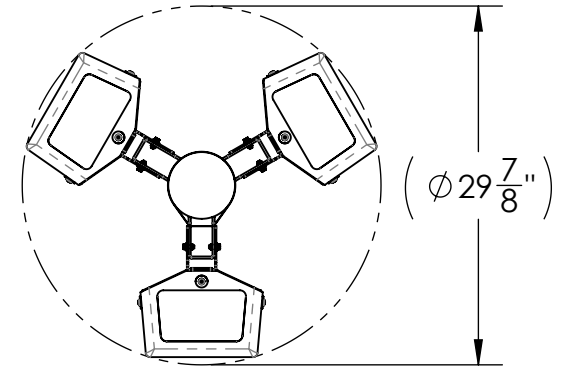

8 7 6 5 4 3 2 1

D

ISOMETRIC VIEW

TRISECTOR FLUSH MOUNT REPRESENTATION, 120° AZIMUTH

TRISECTOR TILT BRACKET MOUNT REPRESENTATION, 0° DOWNTILT, 120° AZIMUTH, SCALE 1:16

TRISECTOR TILT BRACKET MOUNT REPRESENTATION, 20° DOWNTILT, 120° AZIMUTH, SCALE 1:16

TRISECTOR TILT BRACKET MOUNT REPRESENTATION, 20° UPTILT, 120° AZIMUTH, SCALE 1:16

C

FLUSH POLE MOUNT

TILT BRACKET OPTION

DOWNTILT OPTION

UPTILT OPTION

B

APPROX. WEIGHT (EXCLUDES RF EQUIPMENT)	9.81 LBS. (PER UNIT)
APPROX. VOLUME (INCLUDES RF EQUIPMENT)	1.01 ft <sup>3</sup> (PER UNIT)

NOTES:  
1. MINIMUM ALLOWABLE POLE SIZE  $\phi$  3.2IN O.D

PART NUMBER	COLOR
900783-1	BLACK
900783-2	BROWN
900783-3	GRAY
900783-4	SILVER

**ConcealFab**  
Corporation

10205 FEDERAL DRIVE  
COLORADO SPRINGS, CO 80908  
PH: 719-599-3400 FX: 719-599-0057  
SALES@CONCEALFAB.COM

**DO NOT SCALE DWG**

DIMENSIONS ARE IN INCHES

	NAME:	DATE:
MODELED BY:	FNM	08/10/20
DRAWN BY:	FNM	08/12/20
CHECKED BY:	JAM	9/18/20

TITLE:  
5G MODULAR SHROUD,  
SINGLE CONE, ERICSSON  
1281

SCALE: 1:4	SHEET SIZE: B	SHEET: 2 OF 2
SALES NUMBER: 900783		REV: A