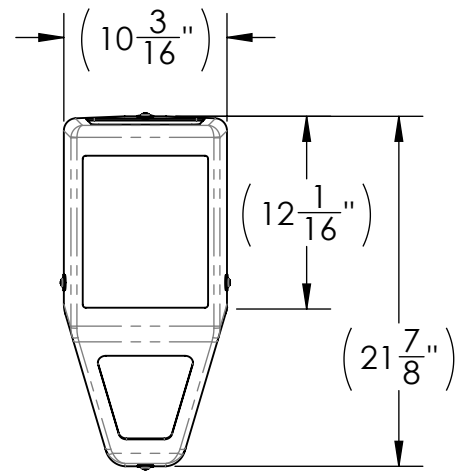

8 7 6 5 4 3 2 1

D

ISOMETRIC VIEW

TRISECTOR FLUSH MOUNT REPRESENTATION, 120° AZIMUTH

TRISECTOR TILT BRACKET MOUNT REPRESENTATION, 0° DOWNTILT, 120° AZIMUTH, SCALE 1:16

TRISECTOR TILT BRACKET MOUNT REPRESENTATION, 20° DOWNTILT, 120° AZIMUTH, SCALE 1:16

TRISECTOR TILT BRACKET MOUNT REPRESENTATION, 20° UPTILT, 120° AZIMUTH, SCALE 1:16

C

FLUSH POLE MOUNT

TILT BRACKET OPTION

DOWNTILT OPTION

UPTILT OPTION

B

APPROX. WEIGHT (EXCLUDES RF EQUIPMENT)	9.81 LBS. (PER UNIT)
APPROX. VOLUME (INCLUDES RF EQUIPMENT)	1.01 ft <sup>3</sup> (PER UNIT)

**DO NOT SCALE DWG**

DIMENSIONS ARE IN INCHES

NAME:	DATE:
MODELED BY: FNM	08/10/20
DRAWN BY: FNM	08/12/20
CHECKED BY: JAM	9/18/20

TITLE:  
5G MODULAR SHROUD,  
SINGLE CONE,  
ERICSSON 1281

SCALE: 1:12 SHEET SIZE: B SHEET: 1 OF 2

**DO NOT SCALE DWG**

DIMENSIONS ARE IN INCHES

	NAME:	DATE:
MODELED BY:	FNM	08/10/20
DRAWN BY:	FNM	08/12/20
CHECKED BY:	JAM	9/18/20

TITLE:  
5G MODULAR SHROUD,  
SINGLE CONE, ERICSSON  
1281

SCALE: 1:4	SHEET SIZE: B	SHEET: 2 OF 2
SALES NUMBER: 900783		REV: A