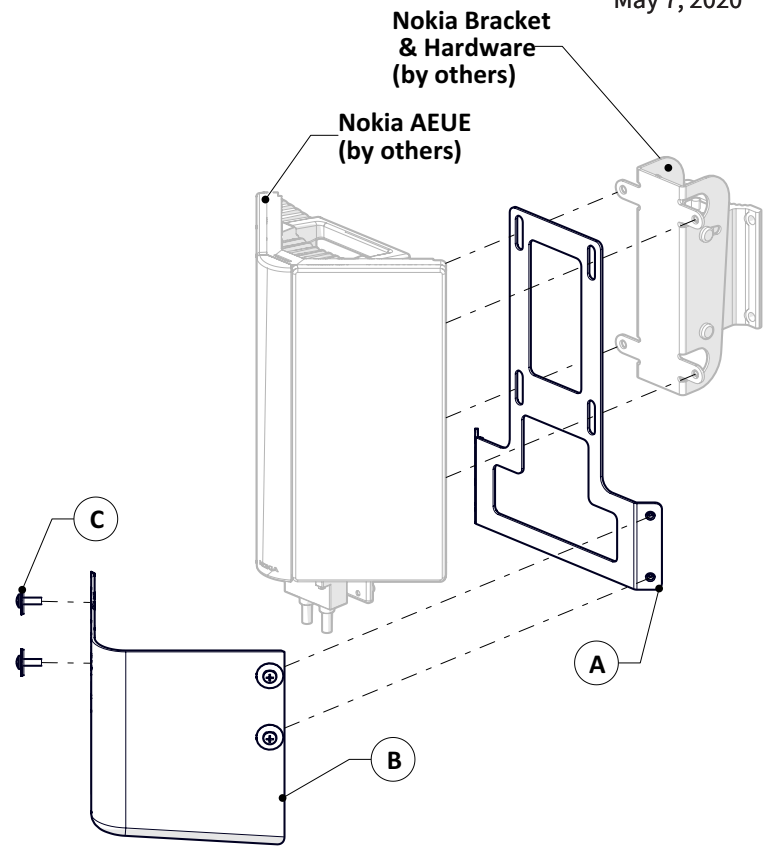

May 7, 2020

PARTS

Item	Qty	Description	Part Number
A	1	AEUE Shroud Bracket	110906
B	1	Molded Shroud	110767
C	4	1/4" -20 Screw/Washer Assembly	100345

Bolt Item A to Nokia AEUE
(BY OTHERS)