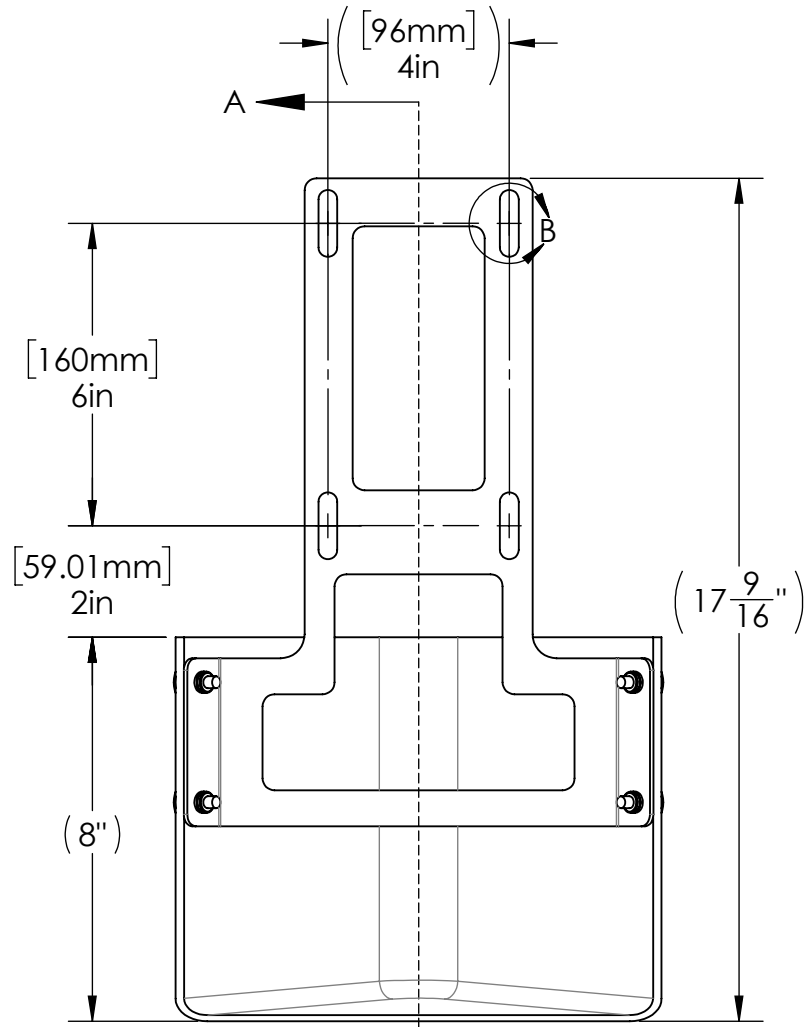

DETAIL B
TYPICAL MOUNTING SLOT
SCALE 1 : 2

SECTION A-A

APPROX. WEIGHT (W/OUT EQUIPMENT)	2.0 LBS
APPROX. VOLUME (W/OUT EQUIPMENT)	.1 FT ³

PART NUMBER	COLOR
900374-1	BLACK
900374-2	BROWN
900374-3	GRAY
900374-4	SILVER

DO NOT SCALE DWG

DIMENSIONS ARE IN INCHES

MODELED BY:	ALB	DATE:	05/05/20
DRAWN BY:	ALB	DATE:	05/05/20
CHECKED BY:	JAM	DATE:	05/05/20

TITLE:
CABLE CONCEALMENT SHROUD, NOKIA AEUE

SCALE:	SHEET SIZE:	SHEET:
1:4	B	1 OF 1

SALES NUMBER:
900374-F