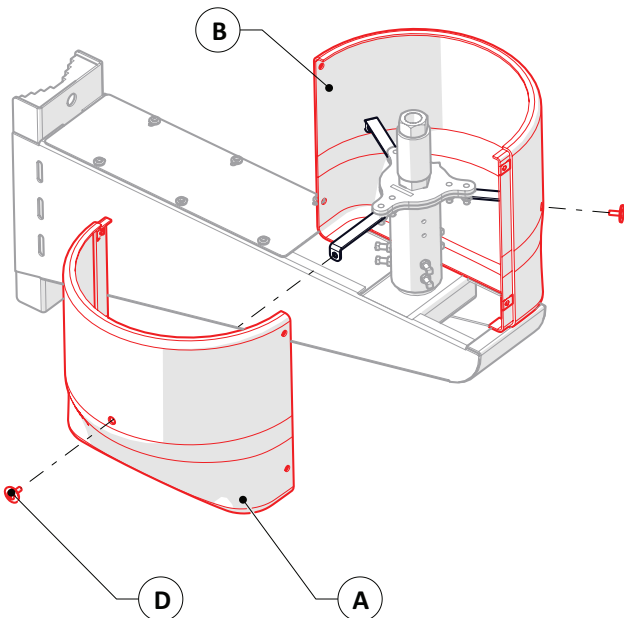

ITEM	QTY	DESCRIPTION	PART NO.	PKG'D
A	1	SHROUD HALF, SINGLE HOLE	102336	
B	1	SHROUD HALF, DOUBLE HOLE	102337	
C	3	SHROUD ARM	102245	
D	7	WASHER, SEALING, 1/4", 18-8 SS, 1" O.D., PHMS, 1/4"-20 X 3/4" LG, 18-8 SS	100345	
E	1	CORROSION RESISTANT ANTISEIZE, NICKEL, VIBRA-TITE, 90722	002954	

Note: Stainless steel hardware to have antiseize lubricant applied.

Note: Side arm mount and antenna sleeve sold separately.

Note: Shroud arms attached with hardware provided with sleeve.

Note: Antenna hidden for clarity.