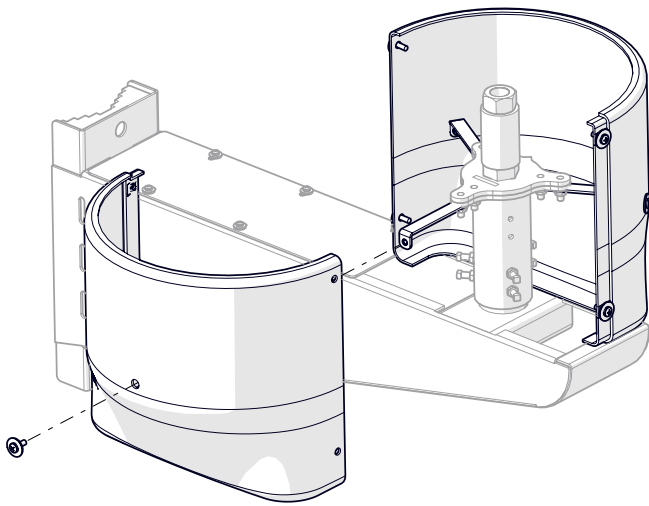

ITEM	QTY	DESCRIPTION	PART NO.	PKG'D
A	1	SHROUD HALF, SINGLE HOLE	102336	
B	1	SHROUD HALF, DOUBLE HOLE	102337	
C	3	SHROUD ARM	102245	
D	7	WASHER, SEALING, 1/4", 18-8 SS, 1" O.D., PHMS, 1/4"-20 X 3/4" LG, 18-8 SS	100345	
E	1	CORROSION RESISTANT ANTISEIZE, NICKEL, VIBRA-TITE, 90722	002954	

Note: Stainless steel hardware to have antiseize lubricant applied.

Note: Side arm mount and antenna sleeve sold separately.

Note: Shroud arms attached with hardware provided with sleeve.

Note: Antenna hidden for clarity.