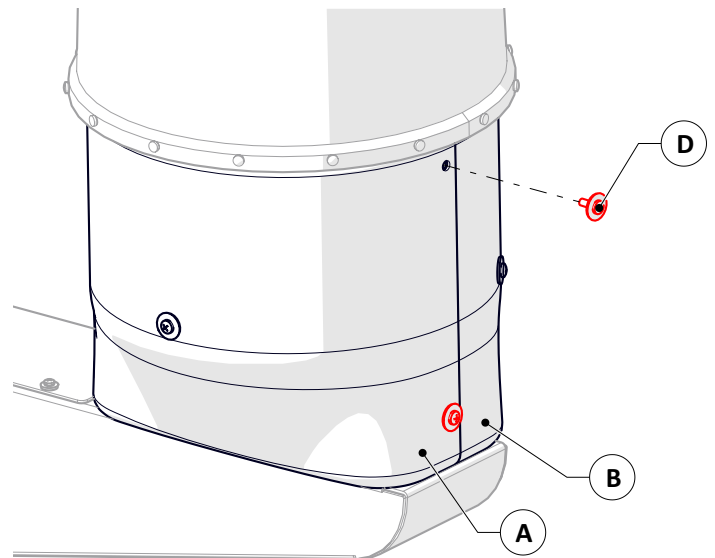

ITEM	QTY	DESCRIPTION	PART NO.	PKG'D
A	1	SHROUD HALF, SINGLE HOLE	102336	
B	1	SHROUD HALF, DOUBLE HOLE	102337	
C	3	SHROUD ARM	102245	
D	7	WASHER, SEALING, 1/4", 18-8 SS, 1" O.D., PHMS, 1/4"-20 X 3/4" LG, 18-8 SS	100345	
E	1	CORROSION RESISTANT ANTISEIZE, NICKEL, VIBRA-TITE, 90722	002954	

Note: Stainless steel hardware to have antiseize lubricant applied.

Note: Side arm mount and antenna sleeve sold separately.

Note: Shroud arms attached with hardware provided with sleeve.

Note: Antenna hidden for clarity.