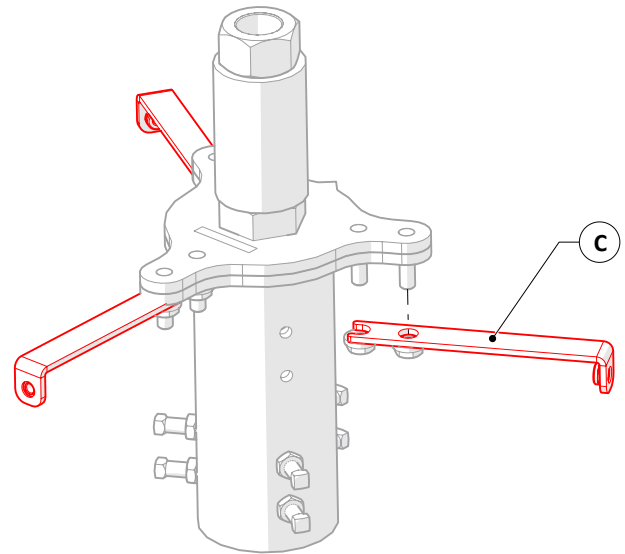

ITEM	QTY	DESCRIPTION	PART NO.	PKG'D
A	1	SHROUD HALF, SINGLE HOLE	102336	
B	1	SHROUD HALF, DOUBLE HOLE	102337	
C	3	SHROUD ARM	102245	
D	7	WASHER, SEALING, 1/4", 18-8 SS, 1" O.D., PHMS, 1/4"-20 X 3/4" LG, 18-8 SS	100345	
E	1	CORROSION RESISTANT ANTISEIZE, NICKEL, VIBRA-TITE, 90722	002954	

Note: Stainless steel hardware to have antiseize lubricant applied.

Note: Side arm mount and antenna sleeve sold separately.

Note: Shroud arms attached with hardware provided with sleeve.

Note: Antenna hidden for clarity.