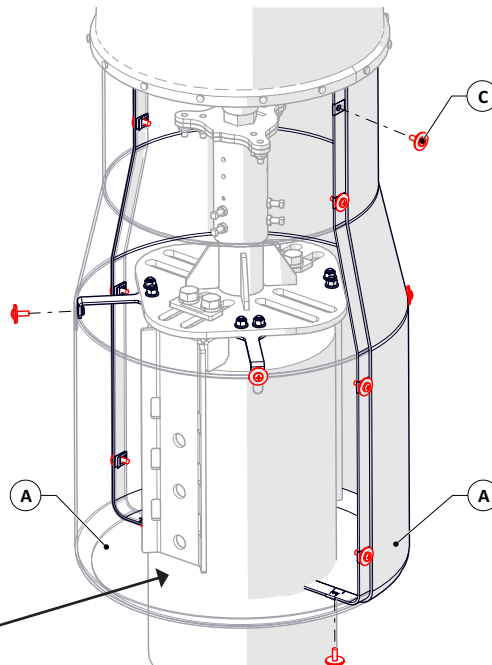

ITEM	QTY	DESCRIPTION	PART NO.	PKG'D
A	2	SHROUD HALF, DOUBLE HOLE	109852	
B	1	KIT, WIDE DIAMETER SHROUD BRACKETS AND HARDWARE	114315	
B1	4	SHROUD BRACKET	108740	
B2	8	NUT, NYLOCK, 5/16"-18, 18-8 SS	002765	
B3	8	WASHER, FLAT, 5/16", 18-8 SS	002507	
C	14	WASHER, SEALING, 1/4", 18-8 SS, 1" O.D., PHMS, 1/4"-20 X 3/4" LG, 18-8 SS	100345	
D	1	CORROSION RESISTANT ANTISEIZE, NICKEL, VIBRA-TITE, 90722	002954	

Note: Stainless steel hardware to have antiseize lubricant applied.

Note: Mount sold separately.

Note: Sleeve sold separately.

Note: Antenna supplied by others.

Note: Trim shroud to fit pole.