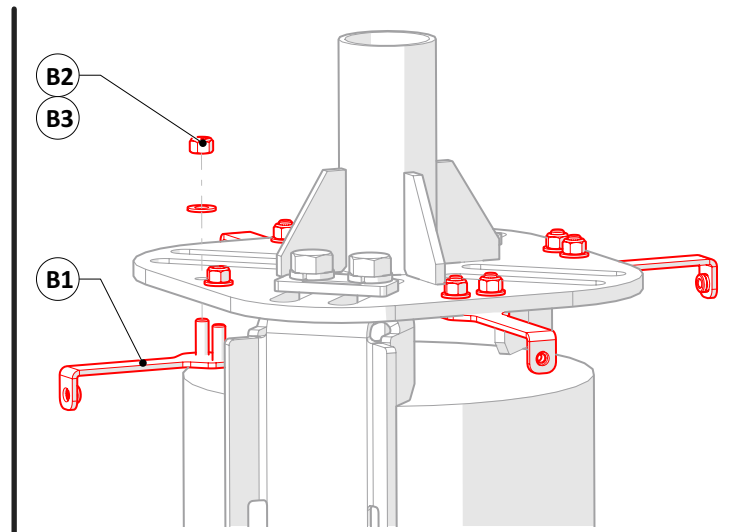

ITEM	QTY	DESCRIPTION	PART NO.	PKG'D
A	2	SHROUD HALF, DOUBLE HOLE	109852	
B	1	KIT, WIDE DIAMETER SHROUD BRACKETS AND HARDWARE	114315	
B1	4	SHROUD BRACKET	108740	
B2	8	NUT, NYLOCK, 5/16"-18, 18-8 SS	002765	
B3	8	WASHER, FLAT, 5/16", 18-8 SS	002507	
C	14	WASHER, SEALING, 1/4", 18-8 SS, 1" O.D., PHMS, 1/4"-20 X 3/4" LG, 18-8 SS	100345	
D	1	CORROSION RESISTANT ANTISEIZE, NICKEL, VIBRA-TITE, 90722	002954	

Note: Stainless steel hardware to have antiseize lubricant applied.

Note: Mount sold separately.

Note: Sleeve sold separately.

Note: Antenna supplied by others.

Note: Trim shroud to fit pole.