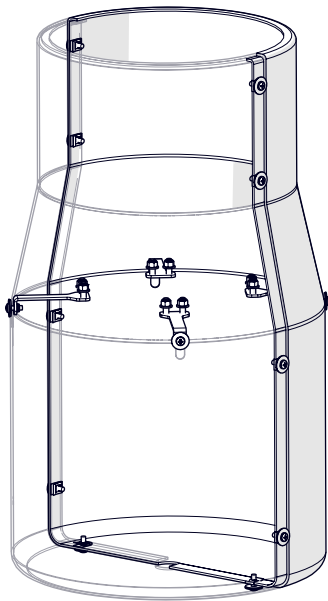

ITEM	QTY	DESCRIPTION	PART NO.	PKG'D
A	2	SHROUD HALF, DOUBLE HOLE	109852	
B	1	KIT, WIDE DIAMETER SHROUD BRACKETS AND HARDWARE	114315	
B1	4	SHROUD BRACKET	108740	
B2	8	NUT, NYLOCK, 5/16"-18, 18-8 SS	002765	
B3	8	WASHER, FLAT, 5/16", 18-8 SS	002507	
C	14	WASHER, SEALING, 1/4", 18-8 SS, 1" O.D., PHMS, 1/4"-20 X 3/4" LG, 18-8 SS	100345	
D	1	CORROSION RESISTANT ANTISEIZE, NICKEL, VIBRA-TITE, 90722	002954	

Note: Stainless steel hardware to have antiseize lubricant applied.

Note: Mount sold separately.

Note: Sleeve sold separately.

Note: Antenna supplied by others.

Note: Trim shroud to fit pole.