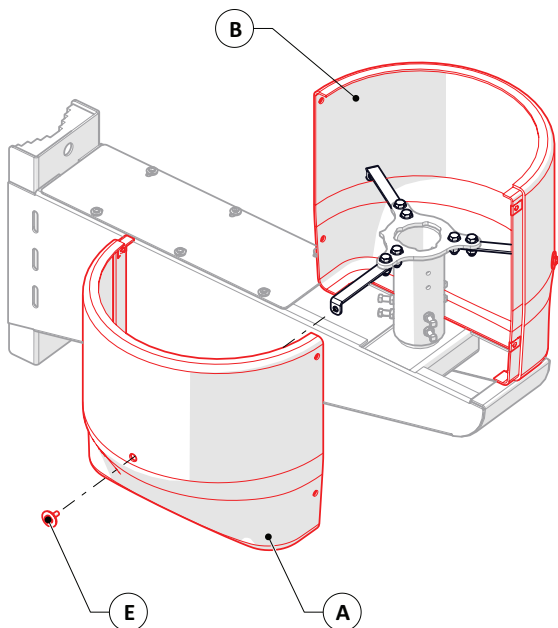

ITEM	QTY	DESCRIPTION	PART NO.	PKG'D
A	1	SHROUD HALF, SINGLE HOLE	103258	
B	1	SHROUD HALF, DOUBLE HOLE	103260	
C	3	SHROUD ARM	102142	
D	1	KIT, SHROUD ARM MOUNTING HARDWARE	113921	
D1	6	HHCS, 5/16”-18 X 1” LG, FT, 18-8 SS	002506	
D2	6	NUT, NYLOCK, 5/16”-18, 18-8 SS	002765	
D3	12	WASHER, FLAT, 5/16”, 18-8 SS	002507	
E	7	WASHER, SEALING, 1/4”, 18-8 SS, 1” O.D., PHMS, 1/4”-20 X 3/4” LG, 18-8 SS	100345	
F	1	CORROSION RESISTANT ANTISEIZE, NICKEL, VIBRA-TITE, 90722	002954	

Note: Stainless steel hardware to have antiseize lubricant applied.

Note: Side arm mount sold separately.

Note: Antenna sleeve sold separately.

Note: Antenna hidden for clarity.

Note: Antenna supplied by others.