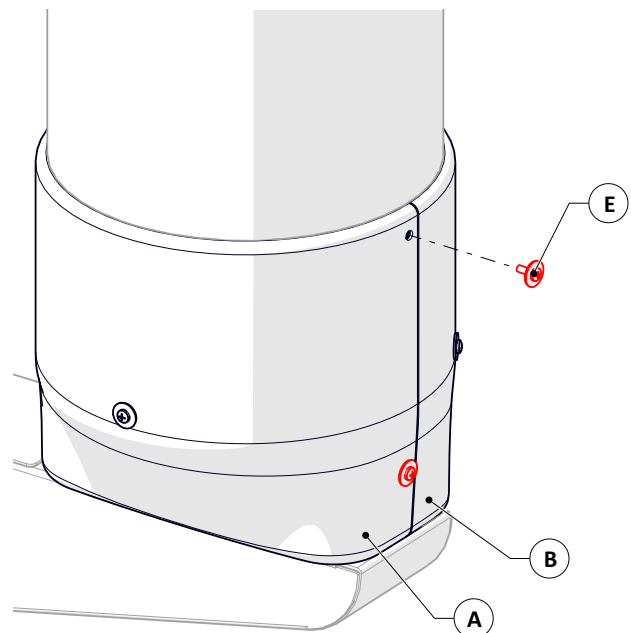

ITEM	QTY	DESCRIPTION	PART NO.	PKG'D
A	1	SHROUD HALF, SINGLE HOLE	103258	
B	1	SHROUD HALF, DOUBLE HOLE	103260	
C	3	SHROUD ARM	102142	
D	1	KIT, SHROUD ARM MOUNTING HARDWARE	113921	
D1	6	HHCS, 5/16”-18 X 1” LG, FT, 18-8 SS	002506	
D2	6	NUT, NYLOCK, 5/16”-18, 18-8 SS	002765	
D3	12	WASHER, FLAT, 5/16”, 18-8 SS	002507	
E	7	WASHER, SEALING, 1/4”, 18-8 SS, 1” O.D., PHMS, 1/4”-20 X 3/4” LG, 18-8 SS	100345	
F	1	CORROSION RESISTANT ANTISEIZE, NICKEL, VIBRA-TITE, 90722	002954	

Note: Stainless steel hardware to have antiseize lubricant applied.

Note: Side arm mount sold separately.

Note: Antenna sleeve sold separately.

Note: Antenna hidden for clarity.

Note: Antenna supplied by others.