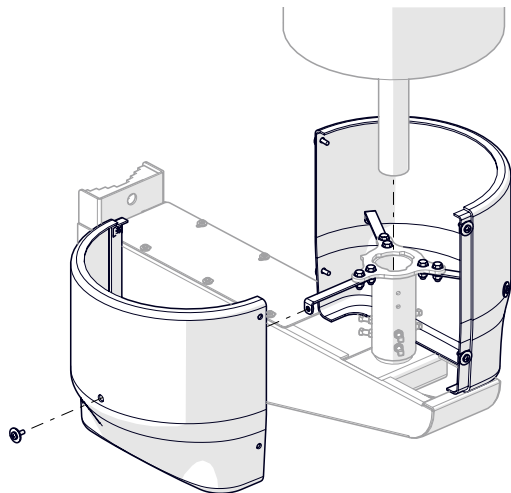

ITEM	QTY	DESCRIPTION	PART NO.	PKG'D
A	1	SHROUD HALF, SINGLE HOLE	103258	
B	1	SHROUD HALF, DOUBLE HOLE	103260	
C	3	SHROUD ARM	102142	
D	1	KIT, SHROUD ARM MOUNTING HARDWARE	113921	
D1	6	HHCS, 5/16”-18 X 1” LG, FT, 18-8 SS	002506	
D2	6	NUT, NYLOCK, 5/16”-18, 18-8 SS	002765	
D3	12	WASHER, FLAT, 5/16”, 18-8 SS	002507	
E	7	WASHER, SEALING, 1/4”, 18-8 SS, 1” O.D., PHMS, 1/4”-20 X 3/4” LG, 18-8 SS	100345	
F	1	CORROSION RESISTANT ANTISEIZE, NICKEL, VIBRA-TITE, 90722	002954	

Note: Stainless steel hardware to have antiseize lubricant applied.

Note: Side arm mount sold separately.

Note: Antenna sleeve sold separately.

Note: Antenna hidden for clarity.

Note: Antenna supplied by others.