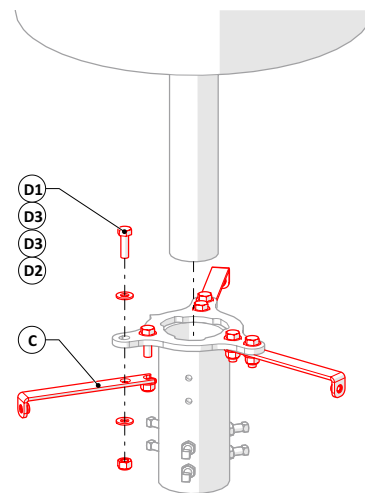

ITEM	QTY	DESCRIPTION	PART NO.	PKG'D
A	1	SHROUD HALF, SINGLE HOLE	103258	
B	1	SHROUD HALF, DOUBLE HOLE	103260	
C	3	SHROUD ARM	102142	
D	1	KIT, SHROUD ARM MOUNTING HARDWARE	113921	
D1	6	HHCS, 5/16”-18 X 1” LG, FT, 18-8 SS	002506	
D2	6	NUT, NYLOCK, 5/16”-18, 18-8 SS	002765	
D3	12	WASHER, FLAT, 5/16”, 18-8 SS	002507	
E	7	WASHER, SEALING, 1/4”, 18-8 SS, 1” O.D., PHMS, 1/4”-20 X 3/4” LG, 18-8 SS	100345	
F	1	CORROSION RESISTANT ANTISEIZE, NICKEL, VIBRA-TITE, 90722	002954	

Note: Stainless steel hardware to have antiseize lubricant applied.

Note: Side arm mount sold separately.

Note: Antenna sleeve sold separately.

Note: Antenna hidden for clarity.

Note: Antenna supplied by others.