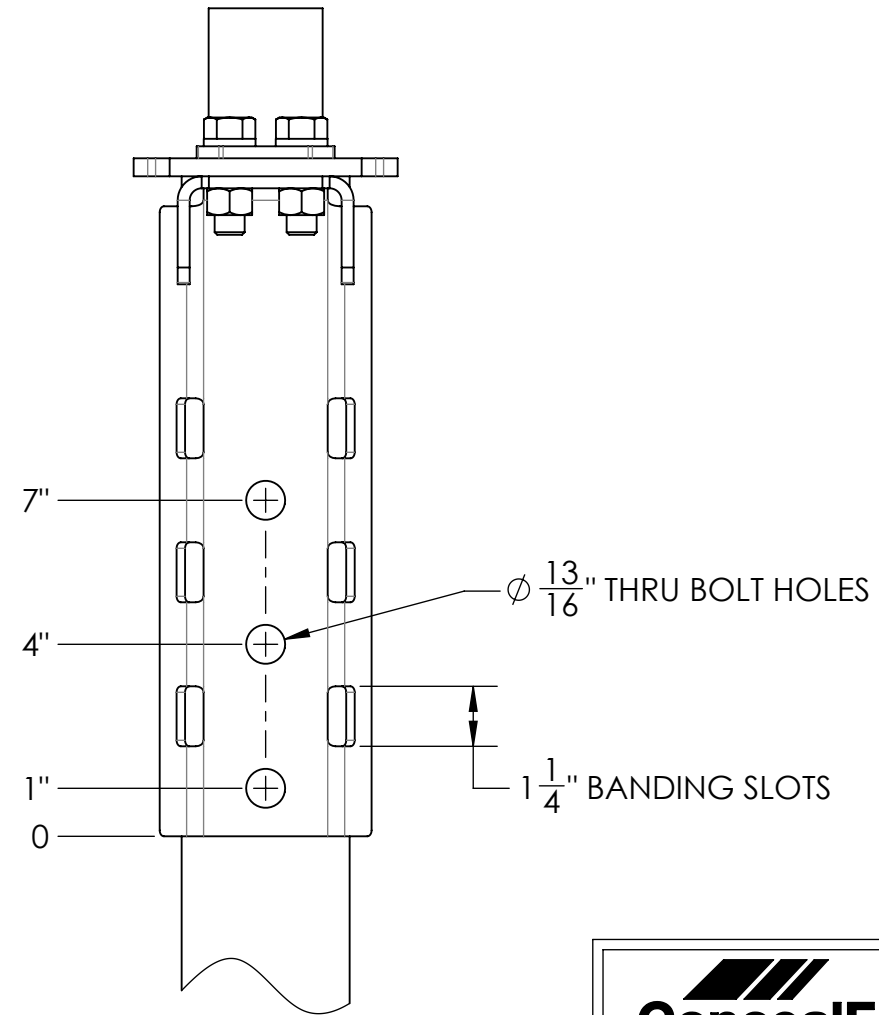

CUTSHEET

FITS POLES Ø 3-1/2" TO Ø 5"

PART NUMBER	COLOR
900010-1	BLACK
900010-2	BROWN
900010-3	GRAY
900010-4	SILVER

**ConcealFab**  
Corporation

10205 FEDERAL DRIVE  
COLORADO SPRINGS, CO 80908  
PH: 719-599-3400 FX: 719-599-0057  
SALES@CONCEALFAB.COM

**DO NOT SCALE DWG**

DIMENSIONS ARE IN INCHES

NAME:	DATE:
MODELED BY: ALB	08/11/20
DRAWN BY: ALB	08/08/19
CHECKED BY: JAM	08/19/20

TITLE:  
SMALL DIAMETER POLE TOP MOUNT

SCALE:	SHEET SIZE:	SHEET:
1:4	B	1 OF 1

SALES NUMBER: 900010 REV: C

APPROX. WEIGHT (W/OUT EQUIPMENT)	16.74 LBS
----------------------------------	-----------