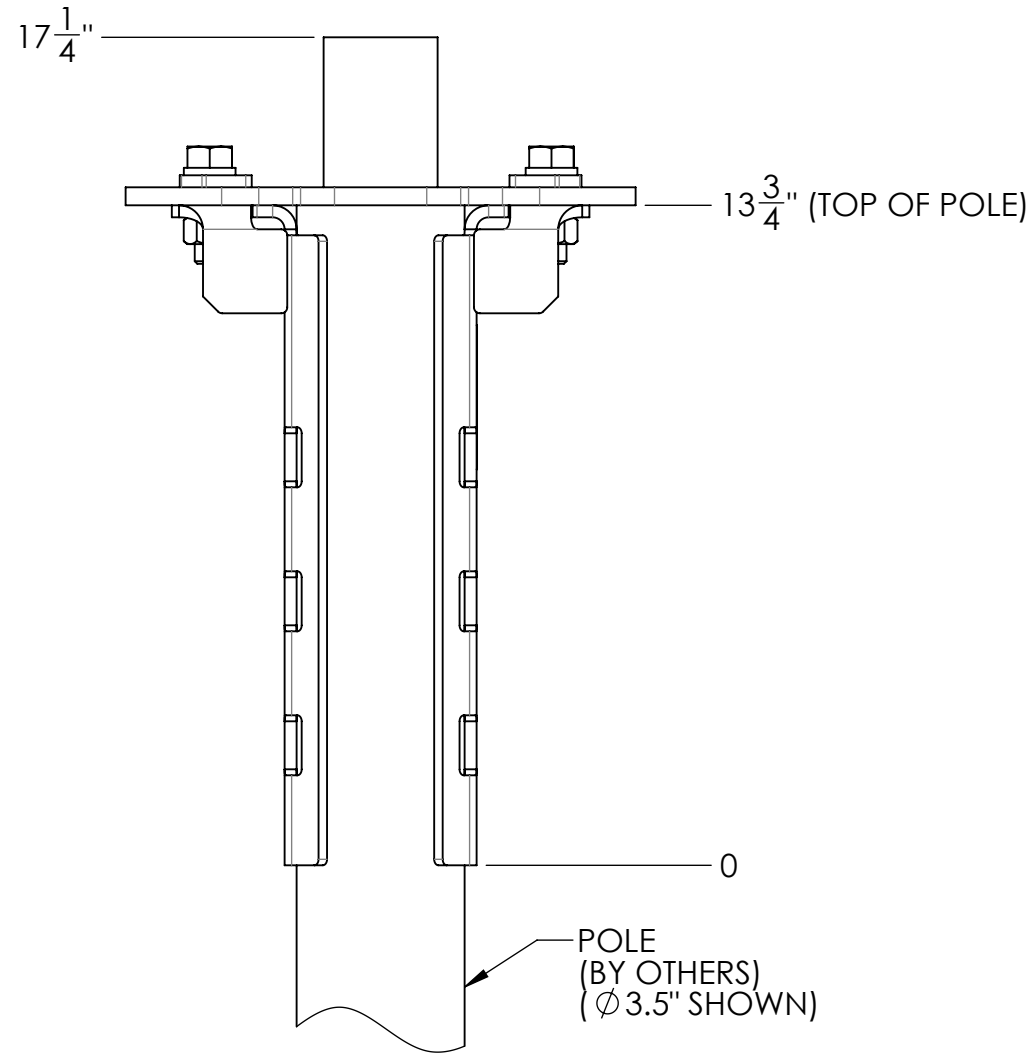

CUTSHEET

FITS POLES Ø 3-1/2" TO Ø 5"

PART NUMBER	COLOR
900010-1	BLACK
900010-2	BROWN
900010-3	GRAY
900010-4	SILVER

**ConcealFab**  
Corporation

10205 FEDERAL DRIVE  
COLORADO SPRINGS, CO 80908  
PH: 719-599-3400 FX: 719-599-0057  
SALES@CONCEALFAB.COM

**DO NOT SCALE DWG**

DIMENSIONS ARE IN INCHES

NAME:	DATE:
MODELED BY: ALB	08/11/20
DRAWN BY: ALB	08/08/19
CHECKED BY: JAM	08/19/20

TITLE:  
SMALL DIAMETER POLE TOP MOUNT

SCALE:	SHEET SIZE:	SHEET:
1:4	B	1 OF 1

SALES NUMBER: 900010 REV: C

APPROX. WEIGHT (W/OUT EQUIPMENT)	16.74 LBS
----------------------------------	-----------