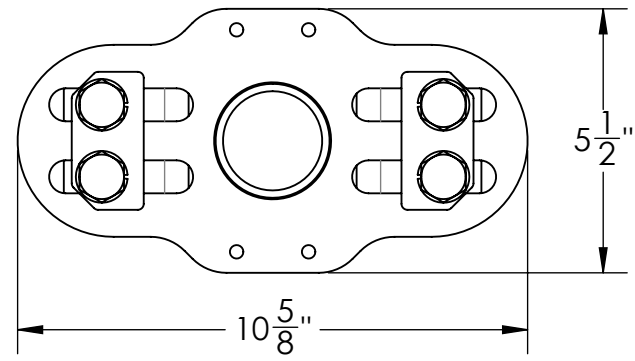

CUTSHEET

FITS POLES Ø 3-1/2" TO Ø 5"

PART NUMBER	COLOR
900010-1	BLACK
900010-2	BROWN
900010-3	GRAY
900010-4	SILVER

**ConcealFab**  
Corporation

10205 FEDERAL DRIVE  
COLORADO SPRINGS, CO 80908  
PH: 719-599-3400 FX: 719-599-0057  
SALES@CONCEALFAB.COM

**DO NOT SCALE DWG**

DIMENSIONS ARE IN INCHES

NAME:	DATE:
MODELED BY: ALB	08/11/20
DRAWN BY: ALB	08/08/19
CHECKED BY: JAM	08/19/20

TITLE:  
SMALL DIAMETER POLE TOP MOUNT

SCALE:	SHEET SIZE:	SHEET:
1:4	B	1 OF 1

SALES NUMBER: 900010 REV: C

APPROX. WEIGHT (W/OUT EQUIPMENT)	16.74 LBS
----------------------------------	-----------