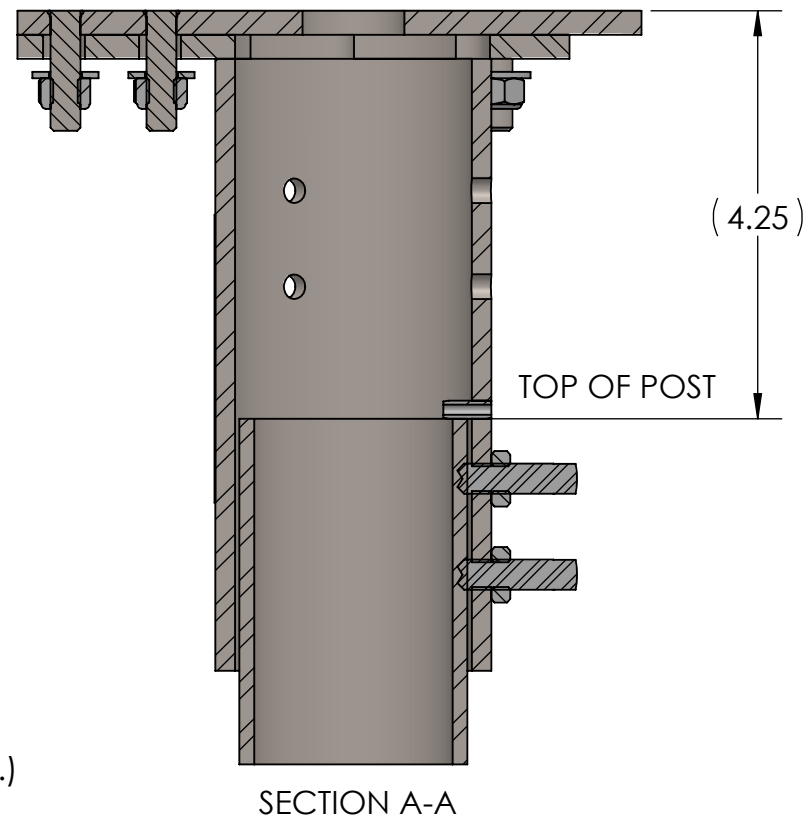

MECHANICAL OUTLINE

PART NUMBER	COLOR
008609-1	BLACK
008609-2	BROWN
008609-3	GRAY
008609-4	SILVER

<p>10205 FEDERAL DRIVE COLORADO SPRINGS, CO 80908 PH: 719-599-3400 FX: 719-599-0057 SALES@CONCEALFAB.COM</p> <p>PROPRIETARY INFORMATION USE, REPRODUCTION, OR DISCLOSURE IS SUBJECT TO RESTRICTIONS SET FORTH IN NON-DISCLOSURE AGREEMENTS AND PERTINENT CONTRACTUAL DOCUMENTS. © 2017 ConcealFab Corp - All Rights Reserved</p>	<p>DO NOT SCALE DWG</p>		<p>TITLE: CANTENNA SLEEVE, KMW</p>	
	<p>DIMENSIONS ARE IN INCHES</p>		<p>SCALE: 1:2</p>	<p>SHEET SIZE: B</p>
<p>MODELED BY: ALB</p>	<p>DATE: 07/01/19</p>	<p>SALES NUMBER: 008609-F</p>		
<p>DRAWN BY: ALB</p>	<p>DATE: 07/01/19</p>			
<p>CHECKED BY: JAM</p>	<p>DATE: 07/03/19</p>			

APPROXIMATE WEIGHT	6.62 LBS
--------------------	----------

CANTENNA SLEEVE TO Ø2" NOM PIPE CONNECTION DETAIL SCALE 1 : 3

ATTACH TO 2" NOM PIPE (SOLD SEPARATELY)

ITEM NO.	QTY.	DESCRIPTION
1	1	ASSY, CANTENNA SLEEVE
1.2	1	KIT, CANTENNA SET SCREWS AND JAM NUTS
1.2.1	6	NUT, HEX JAM, 5/16"-18 UNC, 18-8 SS
1.2.2	6	SQST, 5/16"-18 UNC X 1" LG, 18-8 SS
2	1	PEM ASSY, KMW ANTENNA ADAPTER
3	1	KIT, SINGLE BOLT ADAPTER HARDWARE
3.1	6	WASHER, FLAT, 5/16", 18-8 SS
3.2	6	NUT, NYLOCK, 5/16"-18, 18-8 SS

DO NOT SCALE DWG

DIMENSIONS ARE IN INCHES

MODELED BY:	ALB	DATE:	07/01/19
DRAWN BY:	ALB	DATE:	07/01/19
CHECKED BY:	JAM	DATE:	07/03/19

TITLE: CANTENNA SLEEVE, KMW		
SCALE: 1:4	SHEET SIZE: B	SHEET: 2 OF 2
SALES NUMBER: 008609-F		