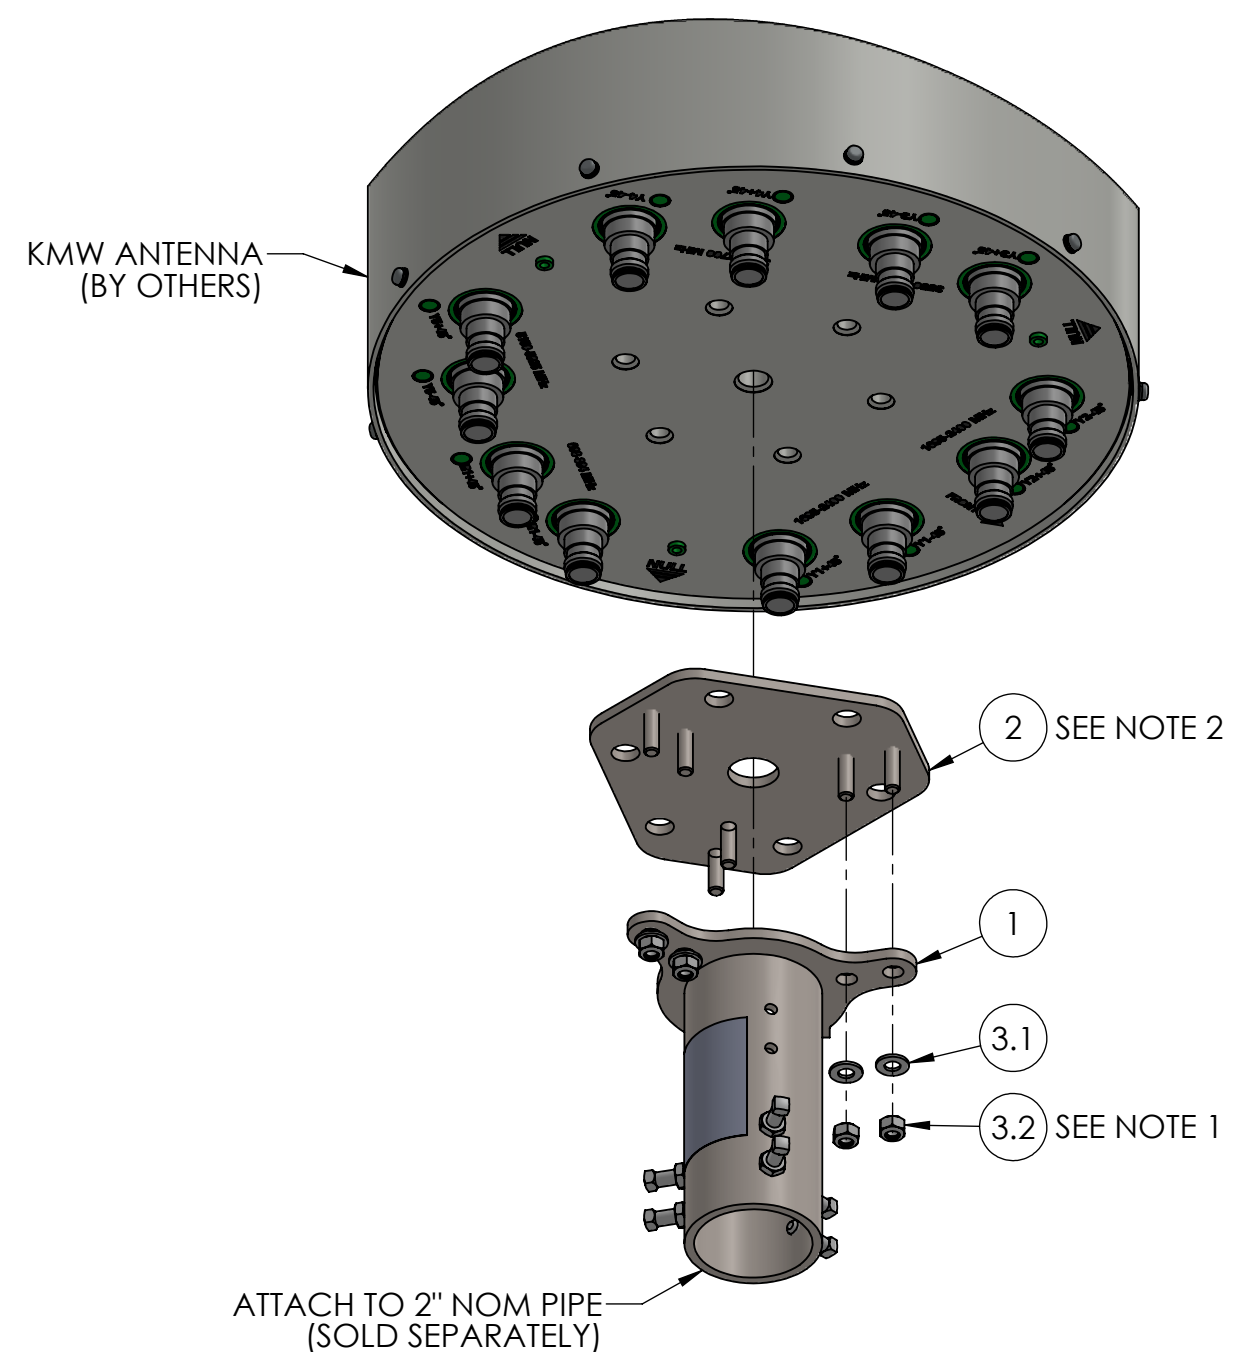

MECHANICAL OUTLINE

PART NUMBER	COLOR
008609-1	BLACK
008609-2	BROWN
008609-3	GRAY
008609-4	SILVER

<p>10205 FEDERAL DRIVE COLORADO SPRINGS, CO 80908 PH: 719-599-3400 FX: 719-599-0057 SALES@CONCEALFAB.COM</p> <p>PROPRIETARY INFORMATION USE, REPRODUCTION, OR DISCLOSURE IS SUBJECT TO RESTRICTIONS SET FORTH IN NON-DISCLOSURE AGREEMENTS AND PERTINENT CONTRACTUAL DOCUMENTS. © 2017 ConcealFab Corp - All Rights Reserved</p>	<p>DO NOT SCALE DWG</p>		<p>TITLE: CANTENNA SLEEVE, KMW</p>	
	<p>DIMENSIONS ARE IN INCHES</p>		<p>SCALE: 1:2</p>	<p>SHEET SIZE: B</p>
<p>MODELED BY: ALB</p>	<p>DATE: 07/01/19</p>	<p>SALES NUMBER: 008609-F</p>		
<p>DRAWN BY: ALB</p>	<p>DATE: 07/01/19</p>			
<p>CHECKED BY: JAM</p>	<p>DATE: 07/03/19</p>			

APPROXIMATE WEIGHT	6.62 LBS
--------------------	----------

CANTENNA SLEEVE TO Ø2" NOM PIPE CONNECTION DETAIL SCALE 1 : 3

ATTACH TO 2" NOM PIPE (SOLD SEPARATELY)

ITEM NO.	QTY.	DESCRIPTION
1	1	ASSY, CANTENNA SLEEVE
1.2	1	KIT, CANTENNA SET SCREWS AND JAM NUTS
1.2.1	6	NUT, HEX JAM, 5/16"-18 UNC, 18-8 SS
1.2.2	6	SQST, 5/16"-18 UNC X 1" LG, 18-8 SS
2	1	PEM ASSY, KMW ANTENNA ADAPTER
3	1	KIT, SINGLE BOLT ADAPTER HARDWARE
3.1	6	WASHER, FLAT, 5/16", 18-8 SS
3.2	6	NUT, NYLOCK, 5/16"-18, 18-8 SS

NOTES:

1. STAINLESS STEEL HARDWARE SHALL HAVE ANTISEIZE LUBRICANT APPLIED BEFORE ASSEMBLY.
2. USE OEM PROVIDED HARDWARE TO ATTACH ANTENNA TO ITEM 2.

ConcealFab
Corporation

10205 FEDERAL DRIVE
COLORADO SPRINGS, CO 80908
PH: 719-599-3400 FX: 719-599-0057
SALES@CONCEALFAB.COM

DO NOT SCALE DWG

DIMENSIONS ARE IN INCHES

MODELED BY:	ALB	DATE:	07/01/19
DRAWN BY:	ALB	DATE:	07/01/19
CHECKED BY:	JAM	DATE:	07/03/19

TITLE: CANTENNA SLEEVE, KMW		
SCALE: 1:4	SHEET SIZE: B	SHEET: 2 OF 2
SALES NUMBER: 008609-F		