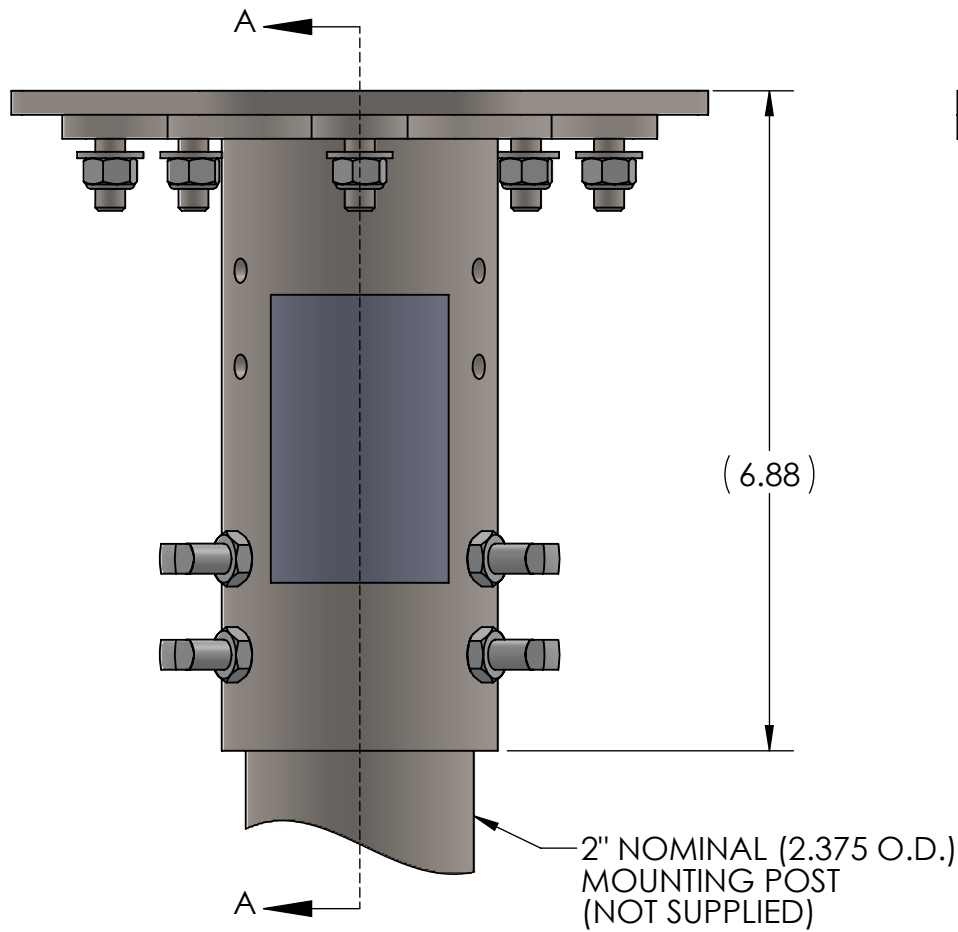

MECHANICAL OUTLINE

PART NUMBER	COLOR
008609-1	BLACK
008609-2	BROWN
008609-3	GRAY
008609-4	SILVER

<p>10205 FEDERAL DRIVE COLORADO SPRINGS, CO 80908 PH: 719-599-3400 FX: 719-599-0057 SALES@CONCEALFAB.COM</p> <p>PROPRIETARY INFORMATION USE, REPRODUCTION, OR DISCLOSURE IS SUBJECT TO RESTRICTIONS SET FORTH IN NON-DISCLOSURE AGREEMENTS AND PERTINENT CONTRACTUAL DOCUMENTS. © 2017 ConcealFab Corp - All Rights Reserved</p>	<p>DO NOT SCALE DWG</p>		<p>TITLE: CANTENNA SLEEVE, KMW</p>	
	<p>DIMENSIONS ARE IN INCHES</p>		<p>SCALE: 1:2</p>	<p>SHEET SIZE: B</p>
<p>MODELED BY: ALB</p>	<p>DATE: 07/01/19</p>	<p>SALES NUMBER: 008609-F</p>		
<p>DRAWN BY: ALB</p>	<p>DATE: 07/01/19</p>			
<p>CHECKED BY: JAM</p>	<p>DATE: 07/03/19</p>			

APPROXIMATE WEIGHT	6.62 LBS
--------------------	----------

CANTENNA SLEEVE TO Ø2" NOM PIPE CONNECTION DETAIL SCALE 1 : 3

ATTACH TO 2" NOM PIPE (SOLD SEPARATELY)

ITEM NO.	QTY.	DESCRIPTION
1	1	ASSY, CANTENNA SLEEVE
1.2	1	KIT, CANTENNA SET SCREWS AND JAM NUTS
1.2.1	6	NUT, HEX JAM, 5/16"-18 UNC, 18-8 SS
1.2.2	6	SQST, 5/16"-18 UNC X 1" LG, 18-8 SS
2	1	PEM ASSY, KMW ANTENNA ADAPTER
3	1	KIT, SINGLE BOLT ADAPTER HARDWARE
3.1	6	WASHER, FLAT, 5/16", 18-8 SS
3.2	6	NUT, NYLOCK, 5/16"-18, 18-8 SS

DO NOT SCALE DWG

DIMENSIONS ARE IN INCHES

MODELED BY:	ALB	DATE:	07/01/19
DRAWN BY:	ALB	DATE:	07/01/19
CHECKED BY:	JAM	DATE:	07/03/19

TITLE: CANTENNA SLEEVE, KMW		
SCALE: 1:4	SHEET SIZE: B	SHEET: 2 OF 2
SALES NUMBER: 008609-F		