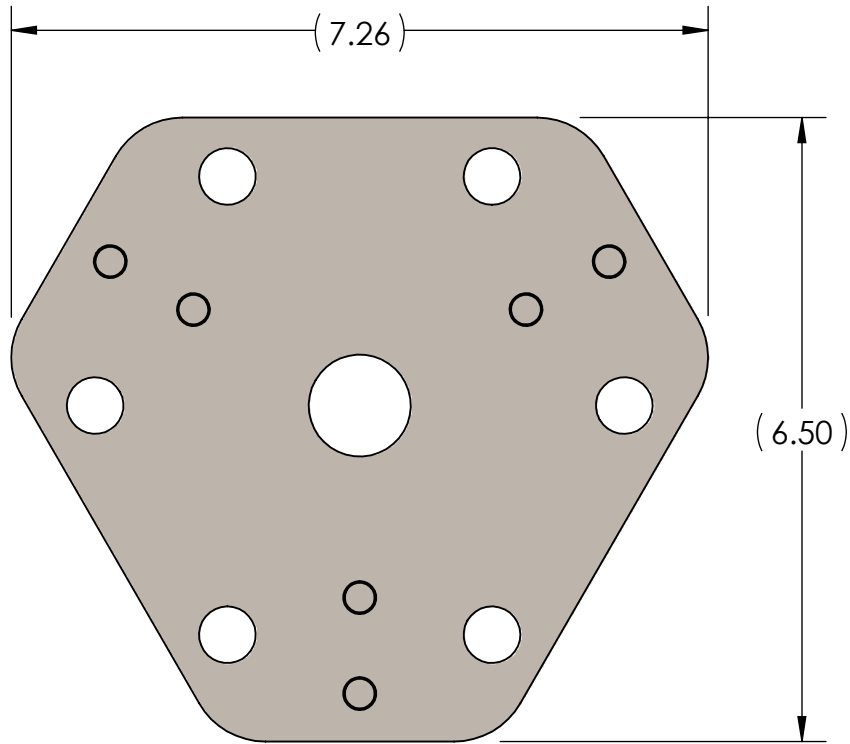

MECHANICAL OUTLINE

PART NUMBER	COLOR
008609-1	BLACK
008609-2	BROWN
008609-3	GRAY
008609-4	SILVER

<p>10205 FEDERAL DRIVE COLORADO SPRINGS, CO 80908 PH: 719-599-3400 FX: 719-599-0057 SALES@CONCEALFAB.COM</p> <p>PROPRIETARY INFORMATION USE, REPRODUCTION, OR DISCLOSURE IS SUBJECT TO RESTRICTIONS SET FORTH IN NON-DISCLOSURE AGREEMENTS AND PERTINENT CONTRACTUAL DOCUMENTS. © 2017 ConcealFab Corp - All Rights Reserved</p>	<p>DO NOT SCALE DWG</p>		<p>TITLE: CANTENNA SLEEVE, KMW</p>	
	<p>DIMENSIONS ARE IN INCHES</p>		<p>SCALE: 1:2</p>	<p>SHEET SIZE: B</p>
<p>MODELED BY: ALB</p>	<p>DATE: 07/01/19</p>	<p>SALES NUMBER: 008609-F</p>		
<p>DRAWN BY: ALB</p>	<p>DATE: 07/01/19</p>			
<p>CHECKED BY: JAM</p>	<p>DATE: 07/03/19</p>			

APPROXIMATE WEIGHT	6.62 LBS
--------------------	----------

CANTENNA SLEEVE TO Ø2" NOM PIPE CONNECTION DETAIL SCALE 1 : 3

ATTACH TO 2" NOM PIPE (SOLD SEPARATELY)

ITEM NO.	QTY.	DESCRIPTION
1	1	ASSY, CANTENNA SLEEVE
1.2	1	KIT, CANTENNA SET SCREWS AND JAM NUTS
1.2.1	6	NUT, HEX JAM, 5/16"-18 UNC, 18-8 SS
1.2.2	6	SQST, 5/16"-18 UNC X 1" LG, 18-8 SS
2	1	PEM ASSY, KMW ANTENNA ADAPTER
3	1	KIT, SINGLE BOLT ADAPTER HARDWARE
3.1	6	WASHER, FLAT, 5/16", 18-8 SS
3.2	6	NUT, NYLOCK, 5/16"-18, 18-8 SS

DO NOT SCALE DWG

DIMENSIONS ARE IN INCHES

MODELED BY:	ALB	DATE:	07/01/19
DRAWN BY:	ALB	DATE:	07/01/19
CHECKED BY:	JAM	DATE:	07/03/19

TITLE: CANTENNA SLEEVE, KMW		
SCALE: 1:4	SHEET SIZE: B	SHEET: 2 OF 2
SALES NUMBER: 008609-F		