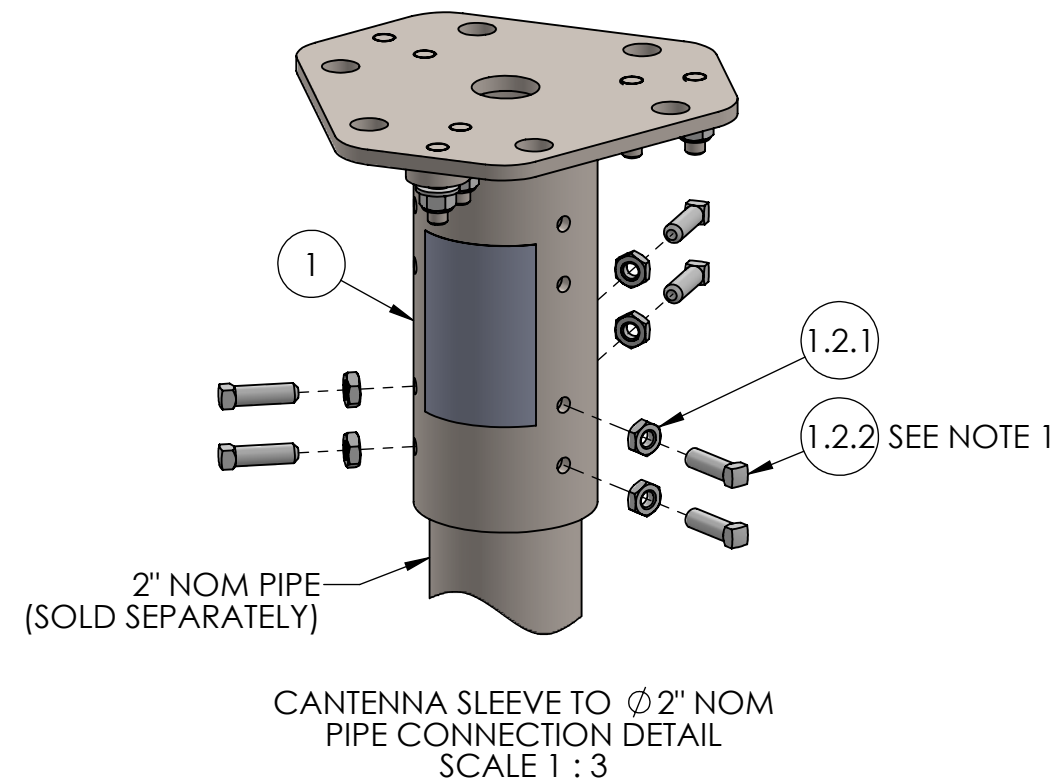

MECHANICAL OUTLINE

PART NUMBER	COLOR
008609-1	BLACK
008609-2	BROWN
008609-3	GRAY
008609-4	SILVER

<p>10205 FEDERAL DRIVE COLORADO SPRINGS, CO 80908 PH: 719-599-3400 FX: 719-599-0057 SALES@CONCEALFAB.COM</p> <p>PROPRIETARY INFORMATION USE, REPRODUCTION, OR DISCLOSURE IS SUBJECT TO RESTRICTIONS SET FORTH IN NON-DISCLOSURE AGREEMENTS AND PERTINENT CONTRACTUAL DOCUMENTS. © 2017 ConcealFab Corp - All Rights Reserved</p>	<p>DO NOT SCALE DWG</p>		<p>TITLE: CANTENNA SLEEVE, KMW</p>	
	<p>DIMENSIONS ARE IN INCHES</p>		<p>SCALE: 1:2</p>	<p>SHEET SIZE: B</p>
<p>MODELED BY: ALB</p>	<p>DATE: 07/01/19</p>	<p>SALES NUMBER: 008609-F</p>		
<p>DRAWN BY: ALB</p>	<p>DATE: 07/01/19</p>			
<p>CHECKED BY: JAM</p>	<p>DATE: 07/03/19</p>			

APPROXIMATE WEIGHT	6.62 LBS
--------------------	----------

CANTENNA SLEEVE TO Ø2" NOM PIPE CONNECTION DETAIL SCALE 1 : 3

ATTACH TO 2" NOM PIPE (SOLD SEPARATELY)

ITEM NO.	QTY.	DESCRIPTION
1	1	ASSY, CANTENNA SLEEVE
1.2	1	KIT, CANTENNA SET SCREWS AND JAM NUTS
1.2.1	6	NUT, HEX JAM, 5/16"-18 UNC, 18-8 SS
1.2.2	6	SQST, 5/16"-18 UNC X 1" LG, 18-8 SS
2	1	PEM ASSY, KMW ANTENNA ADAPTER
3	1	KIT, SINGLE BOLT ADAPTER HARDWARE
3.1	6	WASHER, FLAT, 5/16", 18-8 SS
3.2	6	NUT, NYLOCK, 5/16"-18, 18-8 SS

NOTES:

1. STAINLESS STEEL HARDWARE SHALL HAVE ANTISEIZE LUBRICANT APPLIED BEFORE ASSEMBLY.
2. USE OEM PROVIDED HARDWARE TO ATTACH ANTENNA TO ITEM 2.

ConcealFab
Corporation

10205 FEDERAL DRIVE
COLORADO SPRINGS, CO 80908
PH: 719-599-3400 FX: 719-599-0057
SALES@CONCEALFAB.COM

DO NOT SCALE DWG

DIMENSIONS ARE IN INCHES

MODELED BY:	ALB	DATE:	07/01/19
DRAWN BY:	ALB	DATE:	07/01/19
CHECKED BY:	JAM	DATE:	07/03/19

TITLE: CANTENNA SLEEVE, KMW		
SCALE: 1:4	SHEET SIZE: B	SHEET: 2 OF 2
SALES NUMBER: 008609-F		