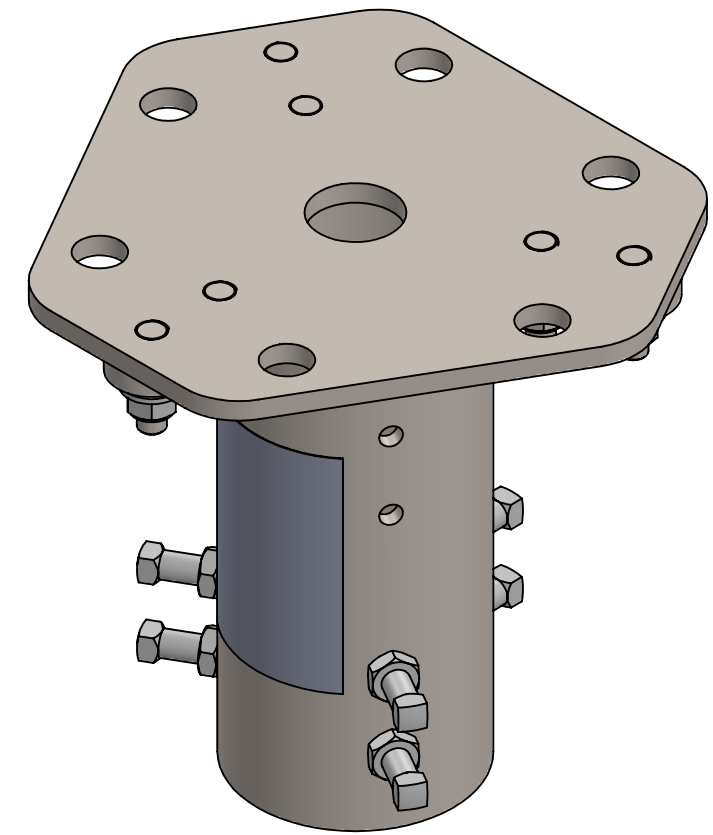

MECHANICAL OUTLINE

PART NUMBER	COLOR
008609-1	BLACK
008609-2	BROWN
008609-3	GRAY
008609-4	SILVER

<p>10205 FEDERAL DRIVE COLORADO SPRINGS, CO 80908 PH: 719-599-3400 FX: 719-599-0057 SALES@CONCEALFAB.COM</p> <p>PROPRIETARY INFORMATION USE, REPRODUCTION, OR DISCLOSURE IS SUBJECT TO RESTRICTIONS SET FORTH IN NON-DISCLOSURE AGREEMENTS AND PERTINENT CONTRACTUAL DOCUMENTS. © 2017 ConcealFab Corp - All Rights Reserved</p>	<p>DO NOT SCALE DWG</p>		<p>TITLE: CANTENNA SLEEVE, KMW</p>	
	<p>DIMENSIONS ARE IN INCHES</p>		<p>SCALE: 1:2</p>	<p>SHEET SIZE: B</p>
<p>MODELED BY: ALB</p>	<p>DATE: 07/01/19</p>	<p>SALES NUMBER: 008609-F</p>		
<p>DRAWN BY: ALB</p>	<p>DATE: 07/01/19</p>			
<p>CHECKED BY: JAM</p>	<p>DATE: 07/03/19</p>			

APPROXIMATE WEIGHT	6.62 LBS
--------------------	----------

CANTENNA SLEEVE TO Ø2" NOM PIPE CONNECTION DETAIL SCALE 1 : 3

ATTACH TO 2" NOM PIPE (SOLD SEPARATELY)

ITEM NO.	QTY.	DESCRIPTION
1	1	ASSY, CANTENNA SLEEVE
1.2	1	KIT, CANTENNA SET SCREWS AND JAM NUTS
1.2.1	6	NUT, HEX JAM, 5/16"-18 UNC, 18-8 SS
1.2.2	6	SQST, 5/16"-18 UNC X 1" LG, 18-8 SS
2	1	PEM ASSY, KMW ANTENNA ADAPTER
3	1	KIT, SINGLE BOLT ADAPTER HARDWARE
3.1	6	WASHER, FLAT, 5/16", 18-8 SS
3.2	6	NUT, NYLOCK, 5/16"-18, 18-8 SS

NOTES:

1. STAINLESS STEEL HARDWARE SHALL HAVE ANTISEIZE LUBRICANT APPLIED BEFORE ASSEMBLY.
2. USE OEM PROVIDED HARDWARE TO ATTACH ANTENNA TO ITEM 2.

ConcealFab
Corporation

10205 FEDERAL DRIVE
COLORADO SPRINGS, CO 80908
PH: 719-599-3400 FX: 719-599-0057
SALES@CONCEALFAB.COM

DO NOT SCALE DWG

DIMENSIONS ARE IN INCHES

MODELED BY:	ALB	DATE:	07/01/19
DRAWN BY:	ALB	DATE:	07/01/19
CHECKED BY:	JAM	DATE:	07/03/19

TITLE: CANTENNA SLEEVE, KMW		
SCALE: 1:4	SHEET SIZE: B	SHEET: 2 OF 2
SALES NUMBER: 008609-F		