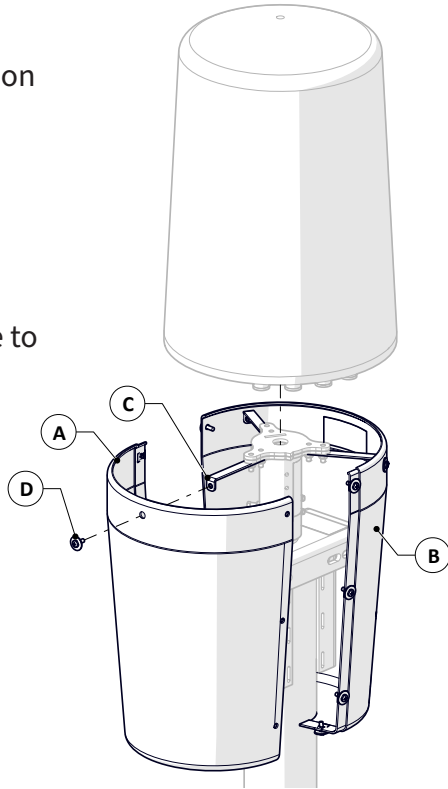

PARTS

Item	Qty	Description	Part Number
A	1	Cable Shroud, HD Side Arm Mount	006023
B	1	Shroud Half, Double Hole	006024
C	3	Shroud Arm	102245
D	11	1/4" -20 Screw/Washer Assembly	100345

NOTE:
Mounting solution available for:
-Amphenol
-JMA CSS
-Kathrein

NOTE:
Apply Anti-seize to all SS hardware

*Antenna not shown for clarity