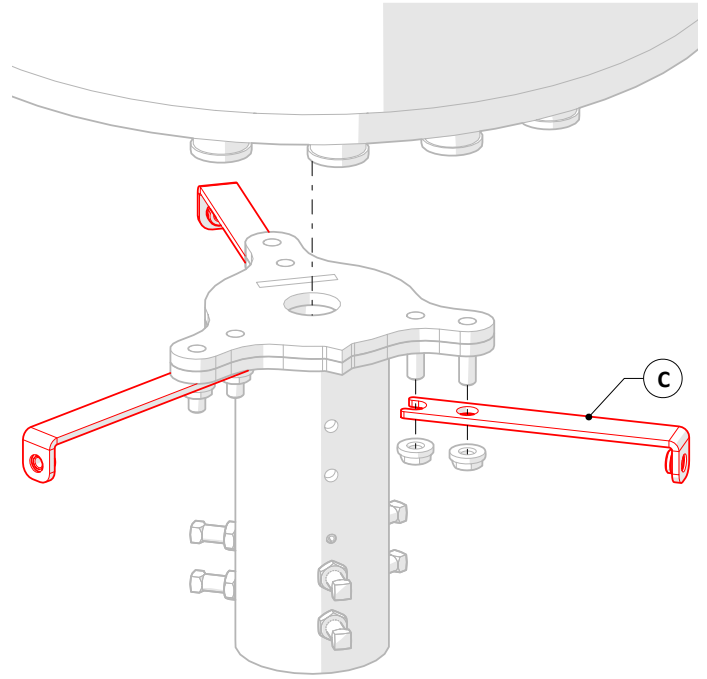

PARTS

Item	Qty	Description	Part Number
A	1	Cable Shroud, HD Side Arm Mount	006023
B	1	Shroud Half, Double Hole	006024
C	3	Shroud Arm	102245
D	11	1/4" -20 Screw/Washer Assembly	100345

NOTE:
Mounting solution available for:
-Amphenol
-JMA CSS
-Kathrein

NOTE:
Apply Anti-seize to all SS hardware

*Antenna not shown for clarity